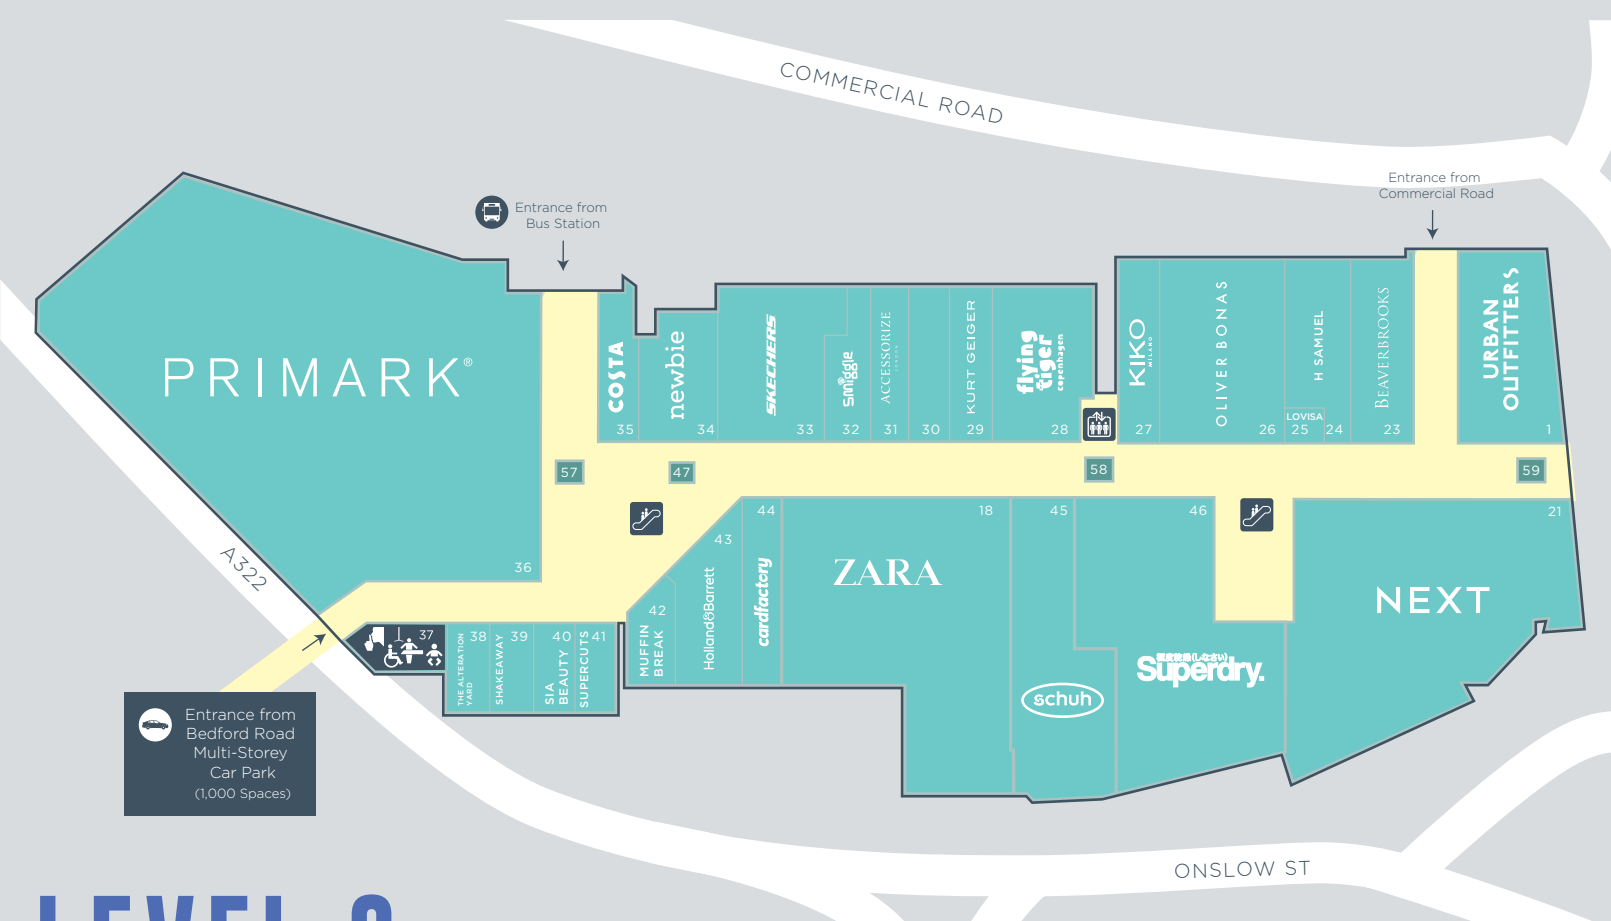

LEVEL 1

LEVEL 2

LEVEL 3

REFUEL AT THE FRIARY GUILDFORD

Whether you're looking to enjoy a coffee and cake with friends or a meal to treat the family, you'll find it all on the menu here at The Friary!

Store	Level	Shop
ACCESSORIES		
Accessorize	2	31
Hollister	1	19
Mango	1	6
Next	1,2	21
Primark	2	36
Sunglass Hut	1	9
Urban Outfitters	1,2	1
Zara	1,2	18
CAFÉS & RESTAURANTS		
Costa Coffee	2	35
Muffin Break	2	42
FOOD & DRINK		
Auntie Anne's Pretzel Bar	2	59
Bubble CiTea	2	57
Chopstix Noodle Bar	3	49/50
Costa Coffee	2	35
Fuel Juice Bar	1	20
KFC	3	53
Kokoro	3	54
Kushido	1	14
Krispy Kreme	2	47
McDonalds	3	48
Mr Simms	1	16
Muffin Break	2	42
Shakeaway	2	39
Subway	3	52
Thai Express	3	51
FOOTWEAR		
Dune	1	4
Kurt Geiger	2	29
Mango	1	6
Next	1,2	21
Primark	2	36
Schuh	2	45
Skechers	2	33
Urban Outfitters	1,2	1
Zara	1,2	18
ENTERTAINMENT & LEISURE		
HMV	1	10
HEALTH & BEAUTY		
Holland & Barrett	2	43
Kiko Milano	2	27
Primark	2	36
SIA Hair & Beauty	2	40
Supercuts	2	41
The Fragrance Shop	1	2
HOME & FURNISHINGS		
Primark	2	36
Oliver Bonas	2	26
Flying Tiger	2	28
Søstre Grene	1	13
JEWELLERY		
Beaverbrooks	2	23
H Samuel	2	24
Lovisa	2	25
Pandora	1	8
Swarovski	1	3
KIDSWEAR		
Newbie	2	34
Next	1,2	21
Primark	2	36
Smiggle	2	32
Zara	1,2	16
LADIES FASHION		
Boux Avenue	1	7
Hollister	1	19
Levi's	1	5
Mango	1	6
Next	1,2	21
Primark	2	36
Oliver Bonas	2	26
Superdry	2	46
Urban Outfitters	1,2	1
Zara	1,2	18
MEN'S FASHION		
Hollister	1	19
Levi's	1	5
Next	1,2	21
Primark	2	36
Superdry	2	46
Urban Outfitters	1,2	1
Zara	1,2	16
MOBILE PHONES		
Mobile Bitz	2	58
SPECIALIST & SERVICES		
Eurochange	1	55
The Alterations Yard	2	38
GIFTS, STATIONERY, BOOKS & CARDS		
Card Factory	2	44
Oliver Bonas	2	26
Flying Tiger	2	28
MenKind	1	12
Mr Simms	1	16
Smiggle	2	32
Søstre Grene	1	13

- LIFT
- ESCALATOR
- MANAGEMENT OFFICE
- QUIET ROOM
- CHANGING PLACES
- TOILETS
- ACCESSIBLE
- PARENTS ROOM
- CASH MACHINE