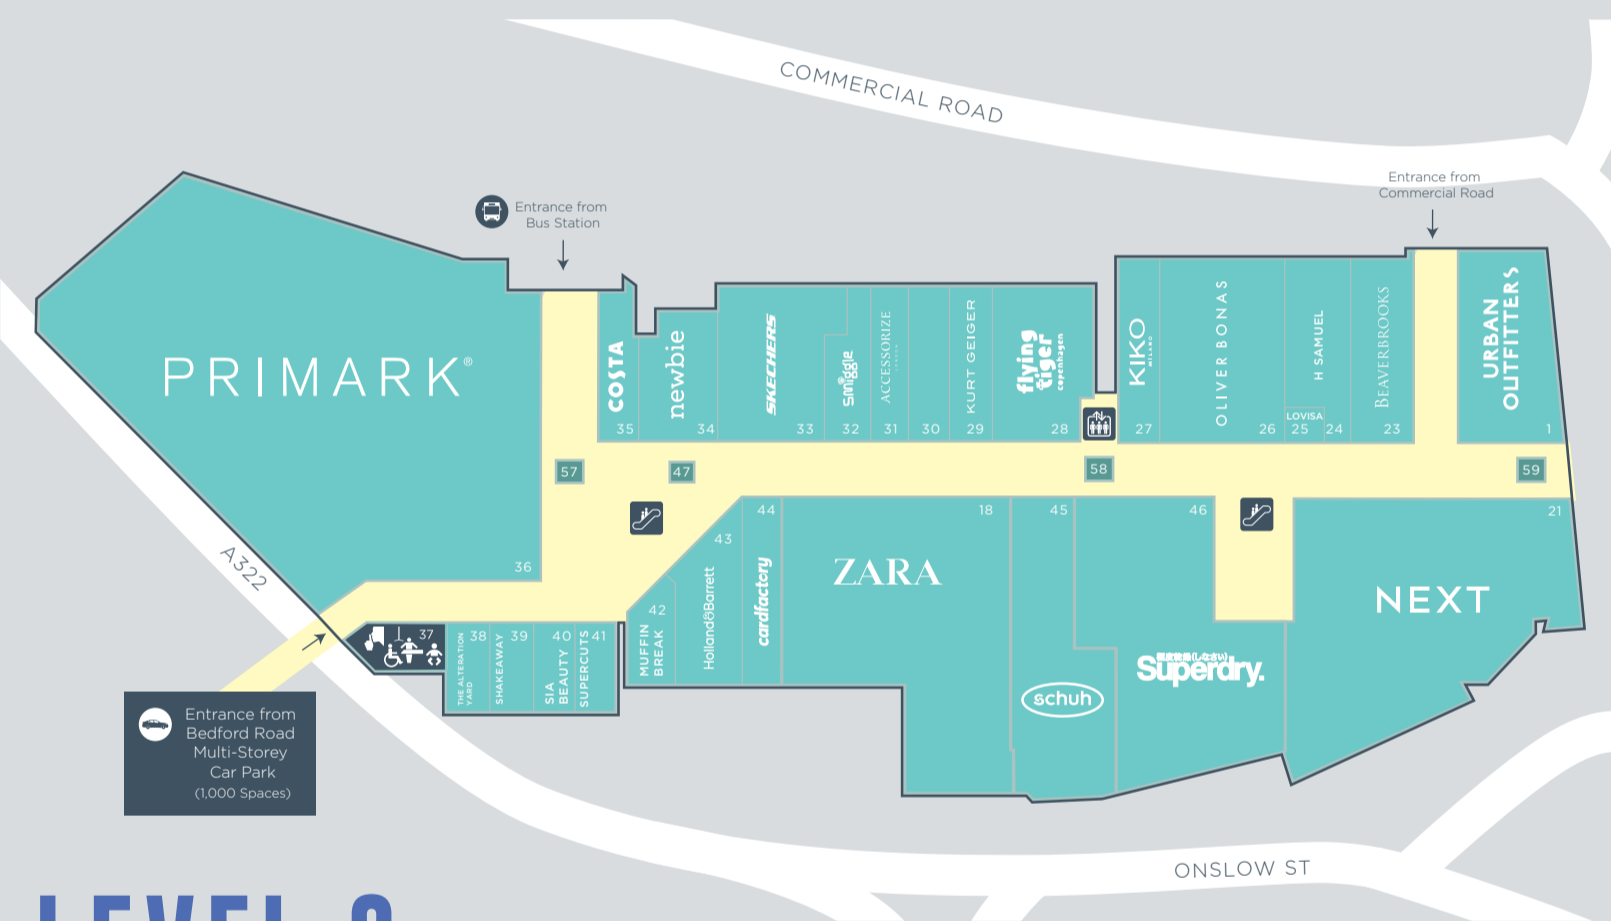

# LEVEL 1

# LEVEL 2

# LEVEL 3

## REFUEL AT THE FRIARY GUILDFORD

Whether you're looking to enjoy a coffee and cake with friends or a meal to treat the family, you'll find it all on the menu here at The Friary!

Store	Level	Shop
<b>ACCESSORIES</b>		
Accessorize	2	31
Hollister	1	19
Mango	1	6
Next	1,2	21
Primark	2	36
Sunglass Hut	1	9
Urban Outfitters	1,2	1
Zara	1,2	18
<b>CAFÉS &amp; RESTAURANTS</b>		
Costa Coffee	2	35
Muffin Break	2	42
<b>FOOD &amp; DRINK</b>		
Auntie Anne's Pretzel Bar	2	59
Bubble CiTea	2	57
Chopstix Noodle Bar	3	49/50
Costa Coffee	2	35
Fuel Juice Bar	1	20
KFC	3	53
Kokoro	3	54
Kushido	1	14
Krispy Kreme	2	47
McDonalds	3	48
Mr Simms	1	16
Muffin Break	2	42
Shakeaway	2	39
Subway	3	52
Thai Express	3	51
<b>FOOTWEAR</b>		
Dune	1	4
Kurt Geiger	2	29
Mango	1	6
Next	1,2	21
Primark	2	36
Schuh	2	45
Skechers	2	33
Urban Outfitters	1,2	1
Zara	1,2	18
<b>ENTERTAINMENT &amp; LEISURE</b>		
HMV	1	10
<b>HEALTH &amp; BEAUTY</b>		
Holland & Barrett	2	43
Kiko Milano	2	27
Primark	2	36
SIA Hair & Beauty	2	40
Supercuts	2	41
The Fragrance Shop	1	2
<b>HOME &amp; FURNISHINGS</b>		
Primark	2	36
Oliver Bonas	2	26
Flying Tiger	2	28
Søstrene Grene	1	13
<b>JEWELLERY</b>		
Beaverbrooks	2	23
H Samuel	2	24
Lovisa	2	25
Pandora	1	8
Swarovski	1	3
<b>KIDSWEAR</b>		
Hollister	1	19
Levi's	1	5
Next	1,2	21
Primark	2	36
Superdry	2	46
Urban Outfitters	1,2	1
Zara	1,2	18
<b>LADIES FASHION</b>		
Boux Avenue	1	7
Hollister	1	19
Levi's	1	5
Mango	1	6
Next	1,2	21
Primark	2	36
Oliver Bonas	2	26
Superdry	2	46
Urban Outfitters	1,2	1
Zara	1,2	18
<b>MEN'S FASHION</b>		
Hollister	1	19
Levi's	1	5
Next	1,2	21
Primark	2	36
Superdry	2	46
Urban Outfitters	1,2	1
Zara	1,2	16
<b>MOBILE PHONES</b>		
Mobile Bitz	2	58
<b>SPECIALIST &amp; SERVICES</b>		
Eurochange	1	55
The Alterations Yard	2	38
<b>GIFTS, STATIONERY, BOOKS &amp; CARDS</b>		
Card Factory	2	44
Oliver Bonas	2	26
Flying Tiger	2	28
MenKind	1	12
Mr Simms	1	16
Smiggle	2	32
Søstrene Grene	1	13