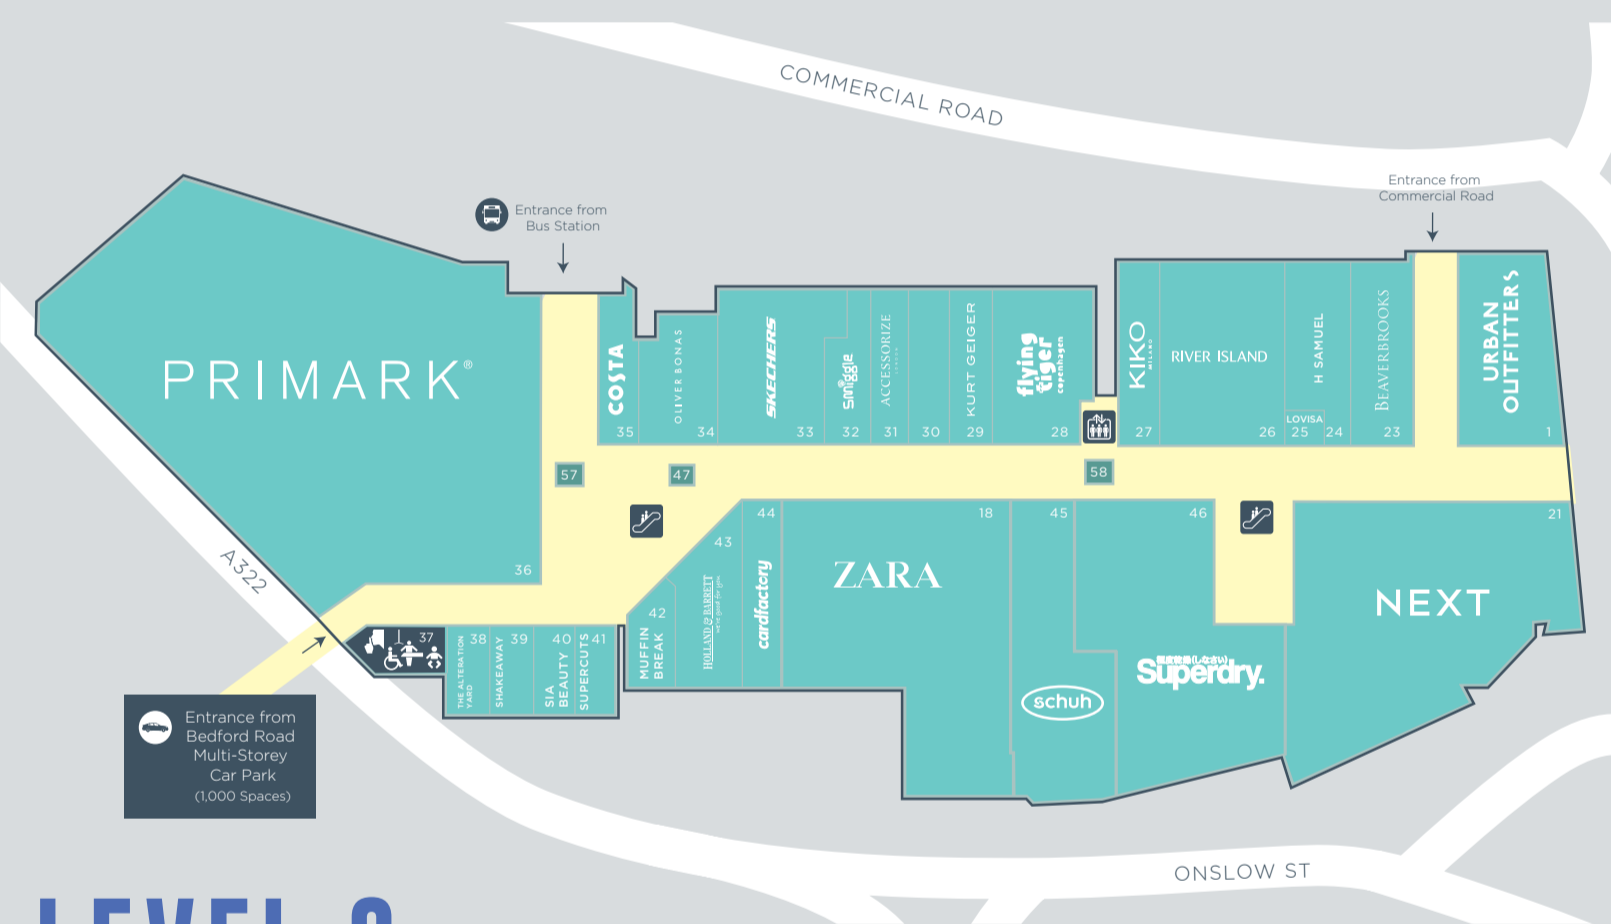

LEVEL 1

LEVEL 2

LEVEL 3

REFUEL AT THE FRIARY GUILDFORD

Whether you're looking to enjoy a coffee and cake with friends or a meal to treat the family, you'll find it all on the menu here at The Friary!

Store	Level	Shop
ACCESSORIES		
Accessorize	2	31
Hollister	1	19
Mango	1	6
Next	1,2	21
Primark	2	36
River Island	2,3	26
Sunglass Hut	1	9
Urban Outfitters	1,2	1
Zara	1,2	18
CAFÉS & RESTAURANTS		
Costa Coffee	2	35
Muffin Break	2	42
CHILDRENS FASHION		
Next	1,2	21
Primark	2	36
River Island	2,3	26
Zara	1,2	18
FOOD & DRINK		
Bubble CiTea	2	57
Costa Coffee	2	35
Fuel Juice Bar	1	20
KFC	3	53
Kokoro	3	54
Krispy Kreme	2	47
McDonalds	3	48
Mr Simms	1	16
Muffin Break	2	42
Shakeaway	2	39
Subway	3	52
Thai Express	3	51
FOOTWEAR		
Dune	1	4
Kurt Geiger	2	29
Mango	1	6
Next	1,2	21
Primark	2	36
River Island	2,3	26
Schuh	2	45
Skechers	2	33
Urban Outfitters	1,2	1
Zara	1,2	18
ENTERTAINMENT & LEISURE		
HMV	1	10
HEALTH & BEAUTY		
Holland & Barrett	2	43
Kiko Milano	2	27
Primark	2	36
SIA Hair & Beauty	2	40
Supercuts	2	41
The Fragrance Shop	1	2
HOME & FURNISHINGS		
Primark	2	36
Oliver Bonas	2	34
Flying Tiger	2	28
JEWELLERY		
Beaverbrooks	2	23
H Samuel	2	24
Lovisa	2	25
Pandora	1	8
Swarovski	1	3
LADIES FASHION		
Boux Avenue	1	7
Hollister	1	19
Levi's	1	5
Mango	1	6
Next	1,2	21
Primark	2	36
Oliver Bonas	2	34
River Island	2,3	26
Superdry	2	46
Urban Outfitters	1,2	1
Zara	1,2	18
MEN'S FASHION		
Hollister	1	19
Levi's	1	5
Next	1,2	21
Primark	2	36
River Island	2,3	26
Superdry	2	46
Urban Outfitters	1,2	1
Zara	1,2	18
MOBILE PHONES		
Mobile Bitz	2	58
SPECIALIST & SERVICES		
Eurochange	1	55
The Alterations Yard	2	38
GIFTS, STATIONERY, BOOKS & CARDS		
Card Factory	2	44
Oliver Bonas	2	34
Flying Tiger	2	28
Mr Simms	1	16
Smiggle	2	32
MenKind	1	12

- LIFT
- ESCALATOR
- MANAGEMENT OFFICE
- QUIET ROOM
- CHANGING PLACES
- TOILETS
- ACCESSIBLE
- PARENTS ROOM
- CASH MACHINE