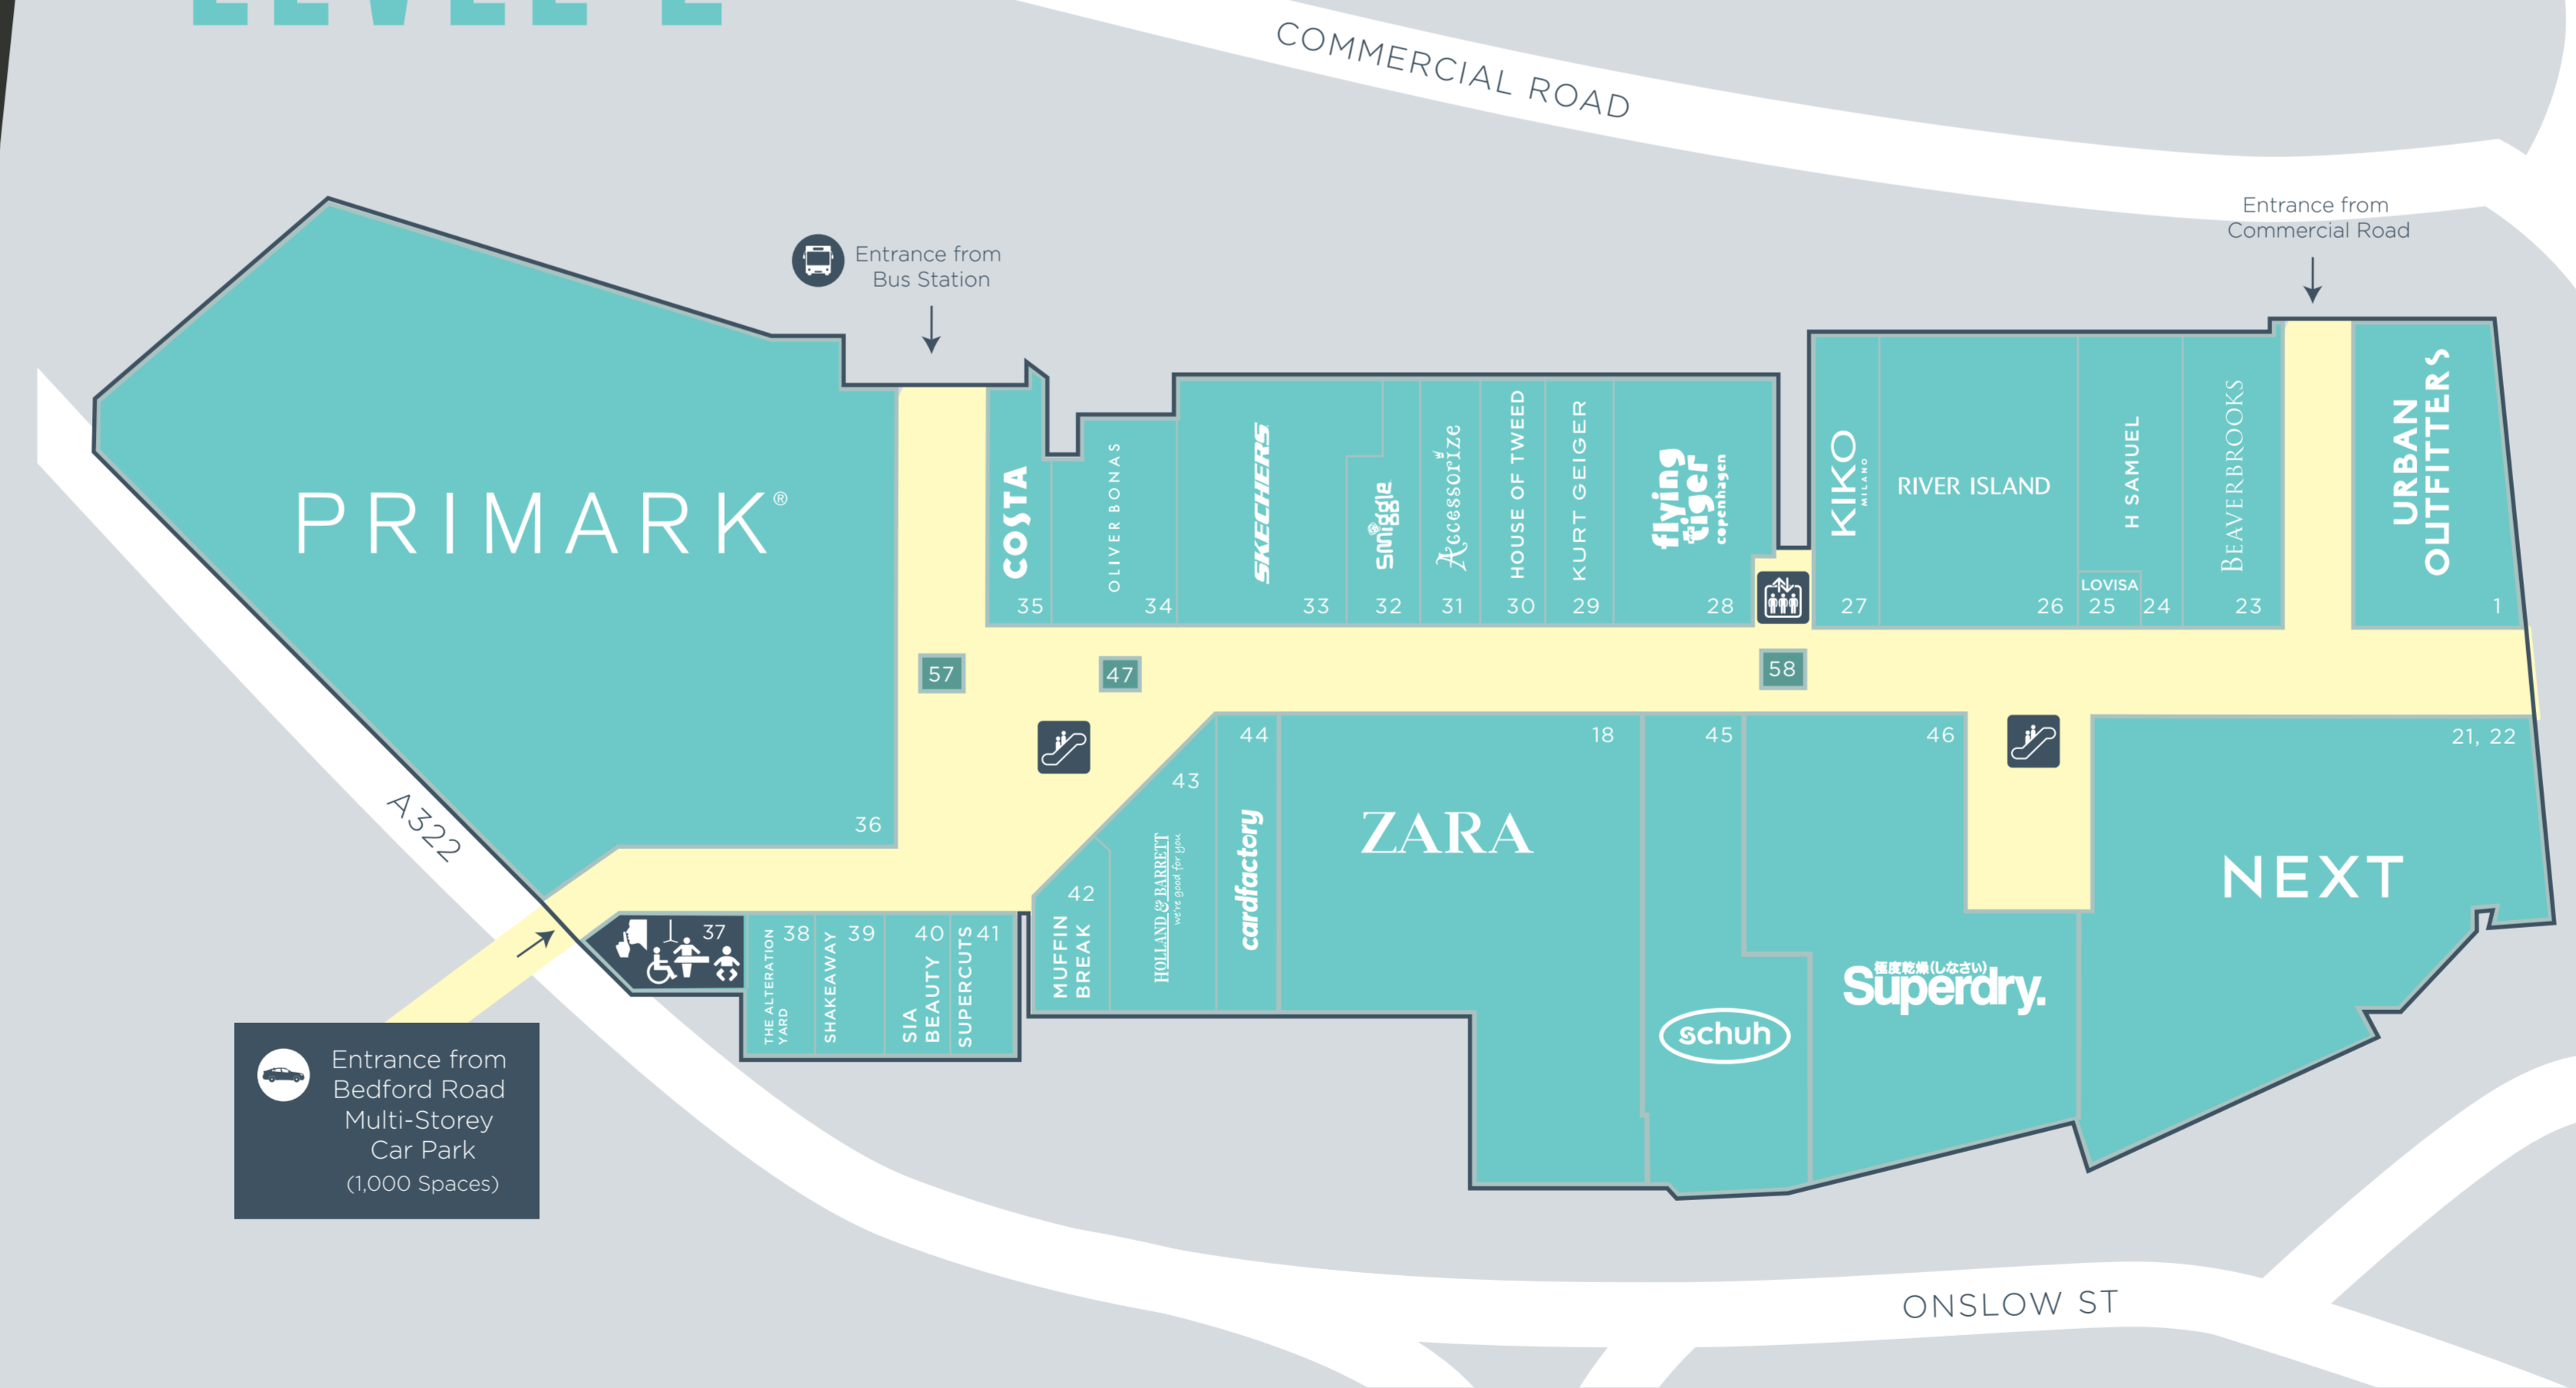

MALL DIRECTORY

Store	Level	Shop
ACCESSORIES		
Accessorize	2	31
Hollister	1	19
Mango	1	6
Next	1,2	21,22
Primark	2	37
River Island	2,3	26
Sunglass Hut	1	9
Urban Outfitters	1,2	1
Zara	1,2	18
CAFÉS & RESTAURANTS		
Costa Coffee	2	35
Muffin Break	2	42
CHILDRENS FASHION		
Next	1,2	21,22
Primark	2	37
River Island	2,3	26
Zara	1,2	18
FOOD & DRINK		
Bubble CiTea	2	57
Costa Coffee	2	35
Fuel Juice Bar	1	20
KFC	3	54
Kokoro	3	55
Krispy Kreme	2	47
McDonalds	3	48
Mr Simms	1	16
Muffin Break	2	42
Shakeaway	2	39
Subway	3	52
Thai Express	3	51
FOOTWEAR		
Dune	1	4
Kurt Geiger	2	29
Mango	1	6
Next	1,2	21,22
Primark	2	36
River Island	2,3	26
Schuh	2	46
Skechers	2	33
Urban Outfitters	1,2	1
Zara	1,2	18
ENTERTAINMENT & LEISURE		
HMV	1	10
HEALTH & BEAUTY		
Holland & Barrett	2	43
Kiko Milano	2	27
Primark	2	36
SIA Hair & Beauty	2	40
Supercuts	2	41
The Fragrance Shop	1	2
HOME & FURNISHINGS		
Primark	2	36
Oliver Bonas	2	35
Flying Tiger	2	28

Store Level Shop

thefriaryguildford.com

LEVEL 1

LEVEL 3

LEVEL 2

- LIFT
- ESCALATOR
- MANAGEMENT OFFICE
- TOILETS
- ACCESSIBLE
- PARENTS ROOM
- QUIET ROOM
- CHANGING PLACES
- CASH MACHINE

REFUEL AT THE FRIARY GUILDFORD