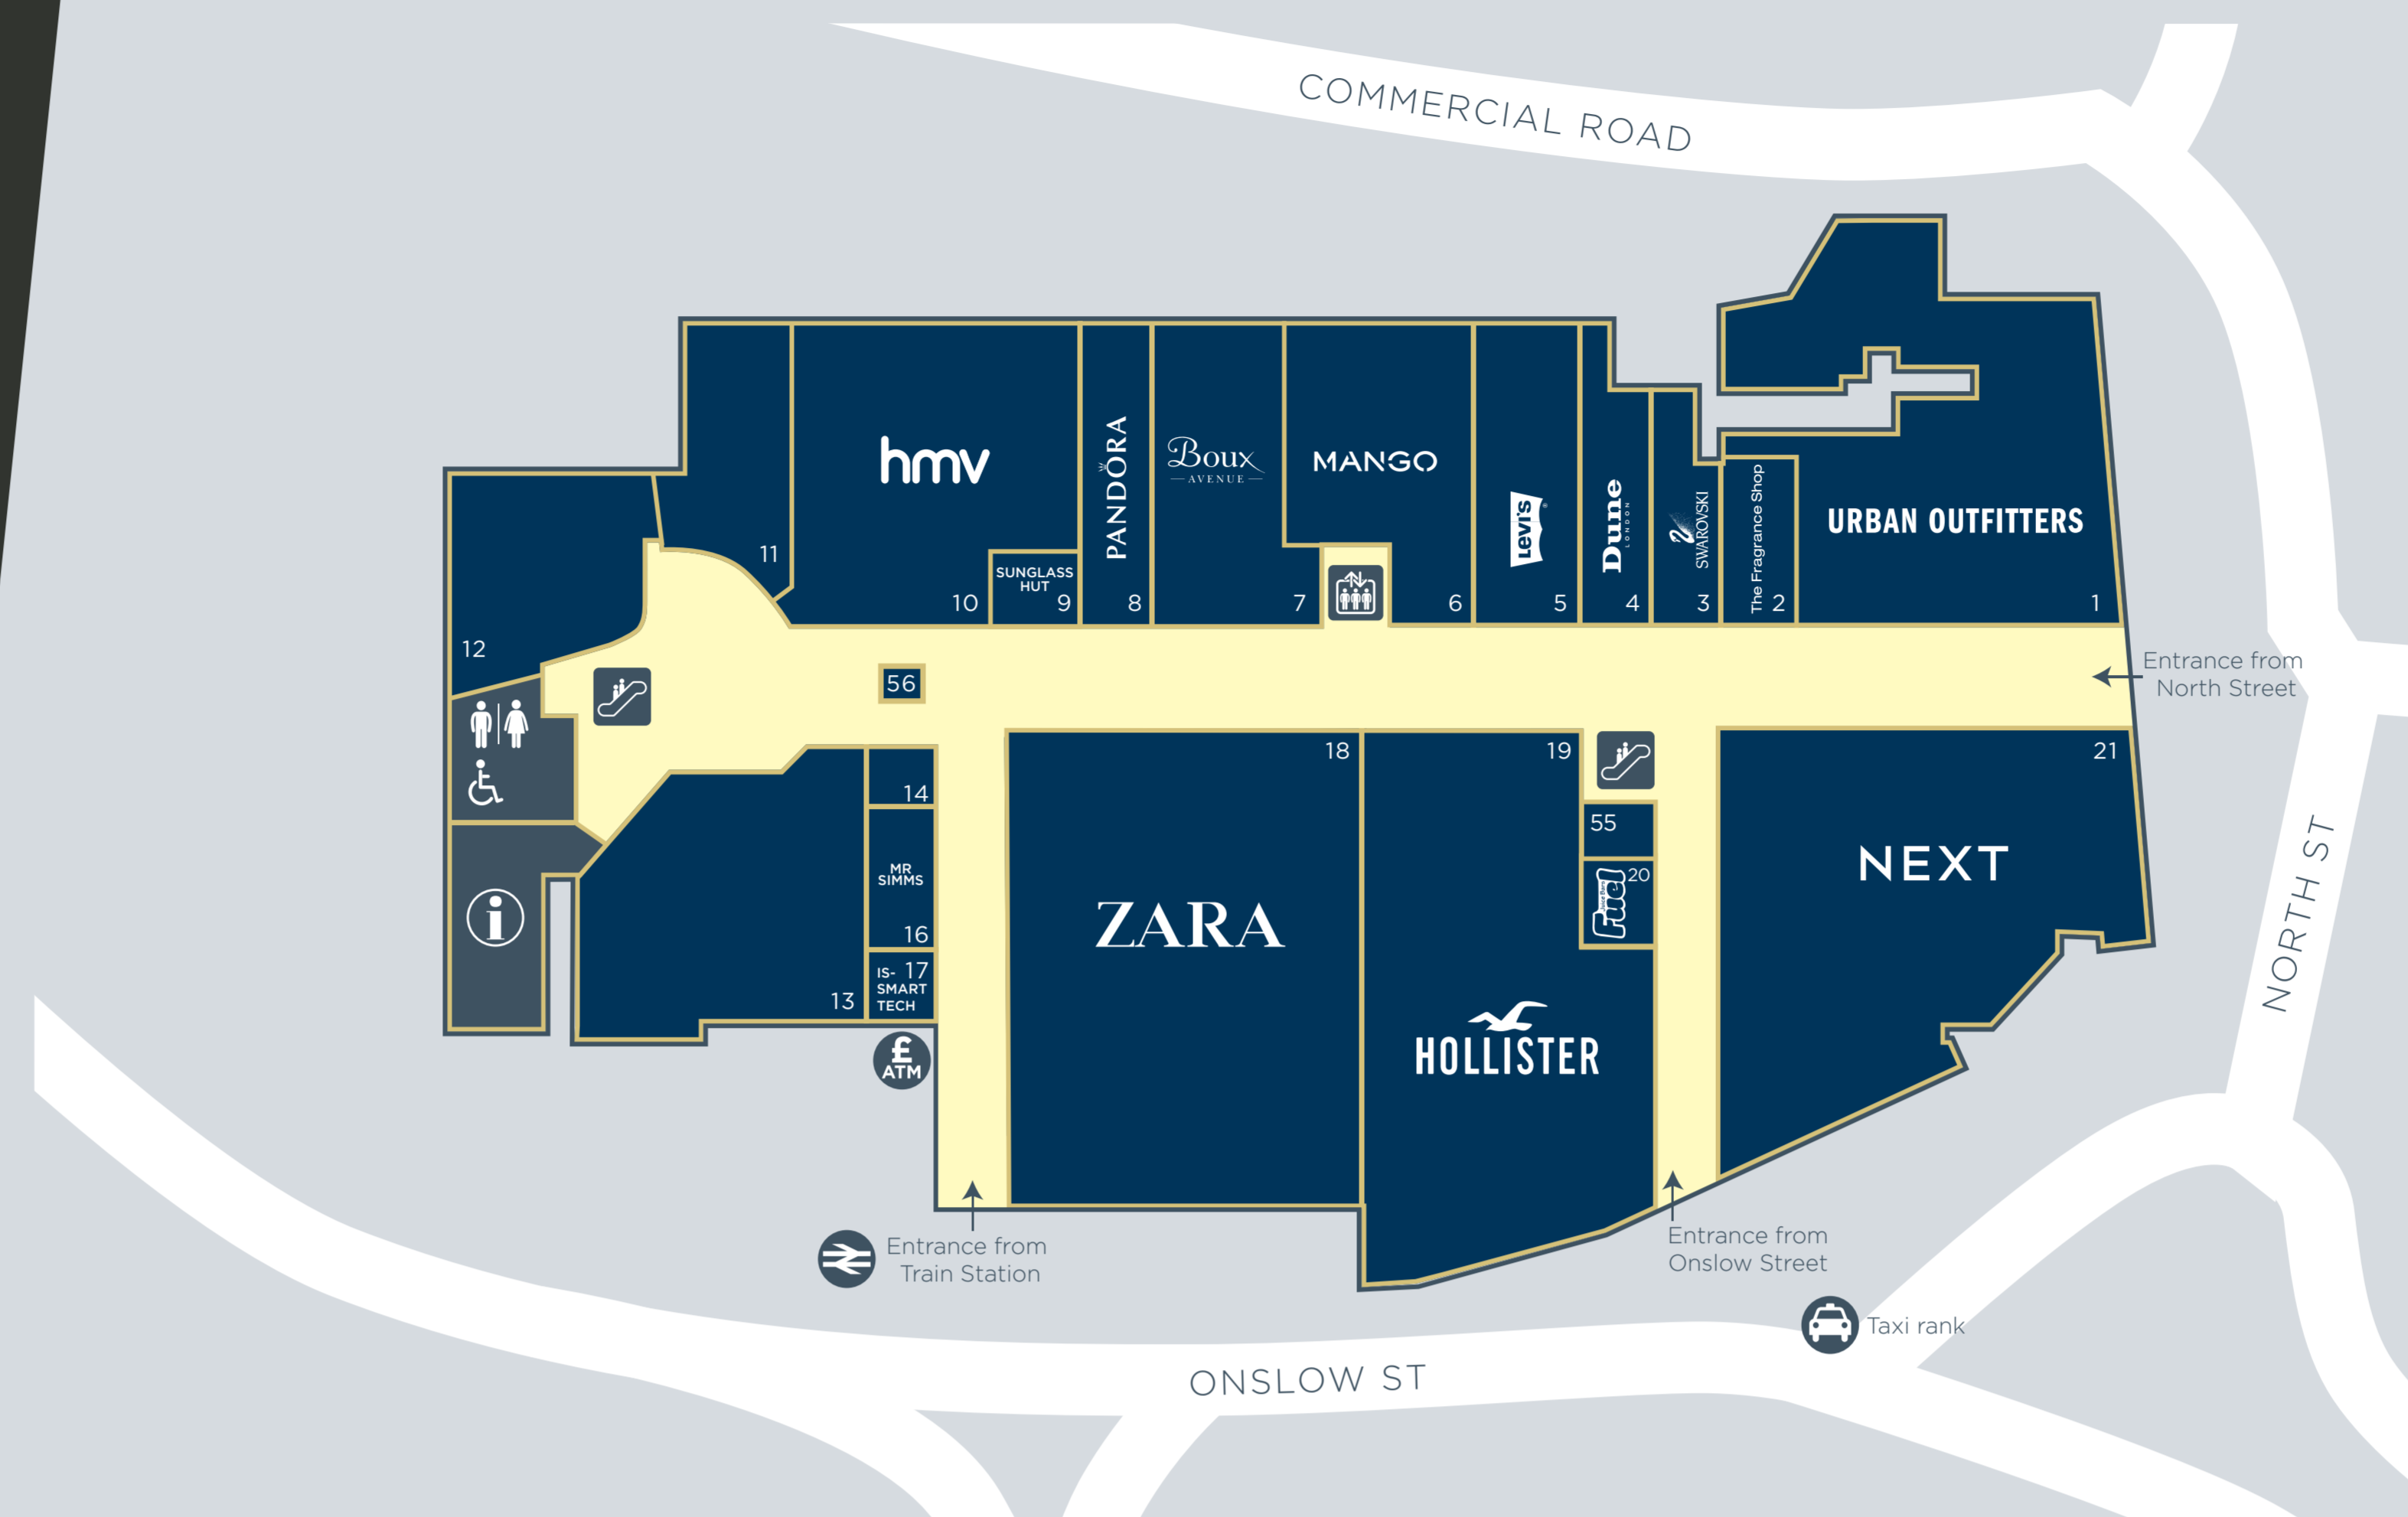

MALL DIRECTORY

Store	Level	Shop
ACCESSORIES		
Accessorize	2	31
Hollister	1	19
Mango	1	6
Next	1,2	21,22
Primark	2	37
River Island	2,3	26
Sunglass Hut	1	9
Urban Outfitters	1,2	1
Zara	1,2	18
CAFÉS & RESTAURANTS		
Costa Coffee	2	35
Muffin Break	2	42
CHILDRENS FASHION		
Next	1,2	21,22
Primark	2	37
River Island	2,3	26
Zara	1,2	18
FOOD & DRINK		
Bubble CiTea	2	57
Costa Coffee	2	35
Fuel Juice Bar	1	20
KFC	3	54
Kokoro	3	55
Krispy Kreme	2	47
McDonalds	3	48
Mr Simms	1	16
Muffin Break	2	42
Shakeaway	2	39
Subway	3	52
Thai Express	3	51
FOOTWEAR		
Dune	1	4
Kurt Geiger	2	29
Mango	1	6
Next	1,2	21,22
Primark	2	36
River Island	2,3	26
Schuh	2	46
Skechers	2	33
Urban Outfitters	1,2	1
Zara	1,2	18
ENTERTAINMENT & LEISURE		
HMV	1	10
HEALTH & BEAUTY		
Holland & Barrett	2	43
Kiko Milano	2	27
Primark	2	36
SIA Hair & Beauty	2	40
Supercuts	2	41
The Fragrance Shop	1	2
HOME & FURNISHINGS		
Primark	2	36
Oliver Bonas	2	35
Flying Tiger	2	28

Store Level Shop

thefriaryguildford.com

LEVEL 1

LEVEL 3

LEVEL 2

- LIFT
- ESCALATOR
- MANAGEMENT OFFICE
- TOILETS
- ACCESSIBLE
- PARENTS ROOM
- QUIET ROOM
- CHANGING PLACES
- CASH MACHINE

REFUEL AT THE FRIARY GUILDFORD