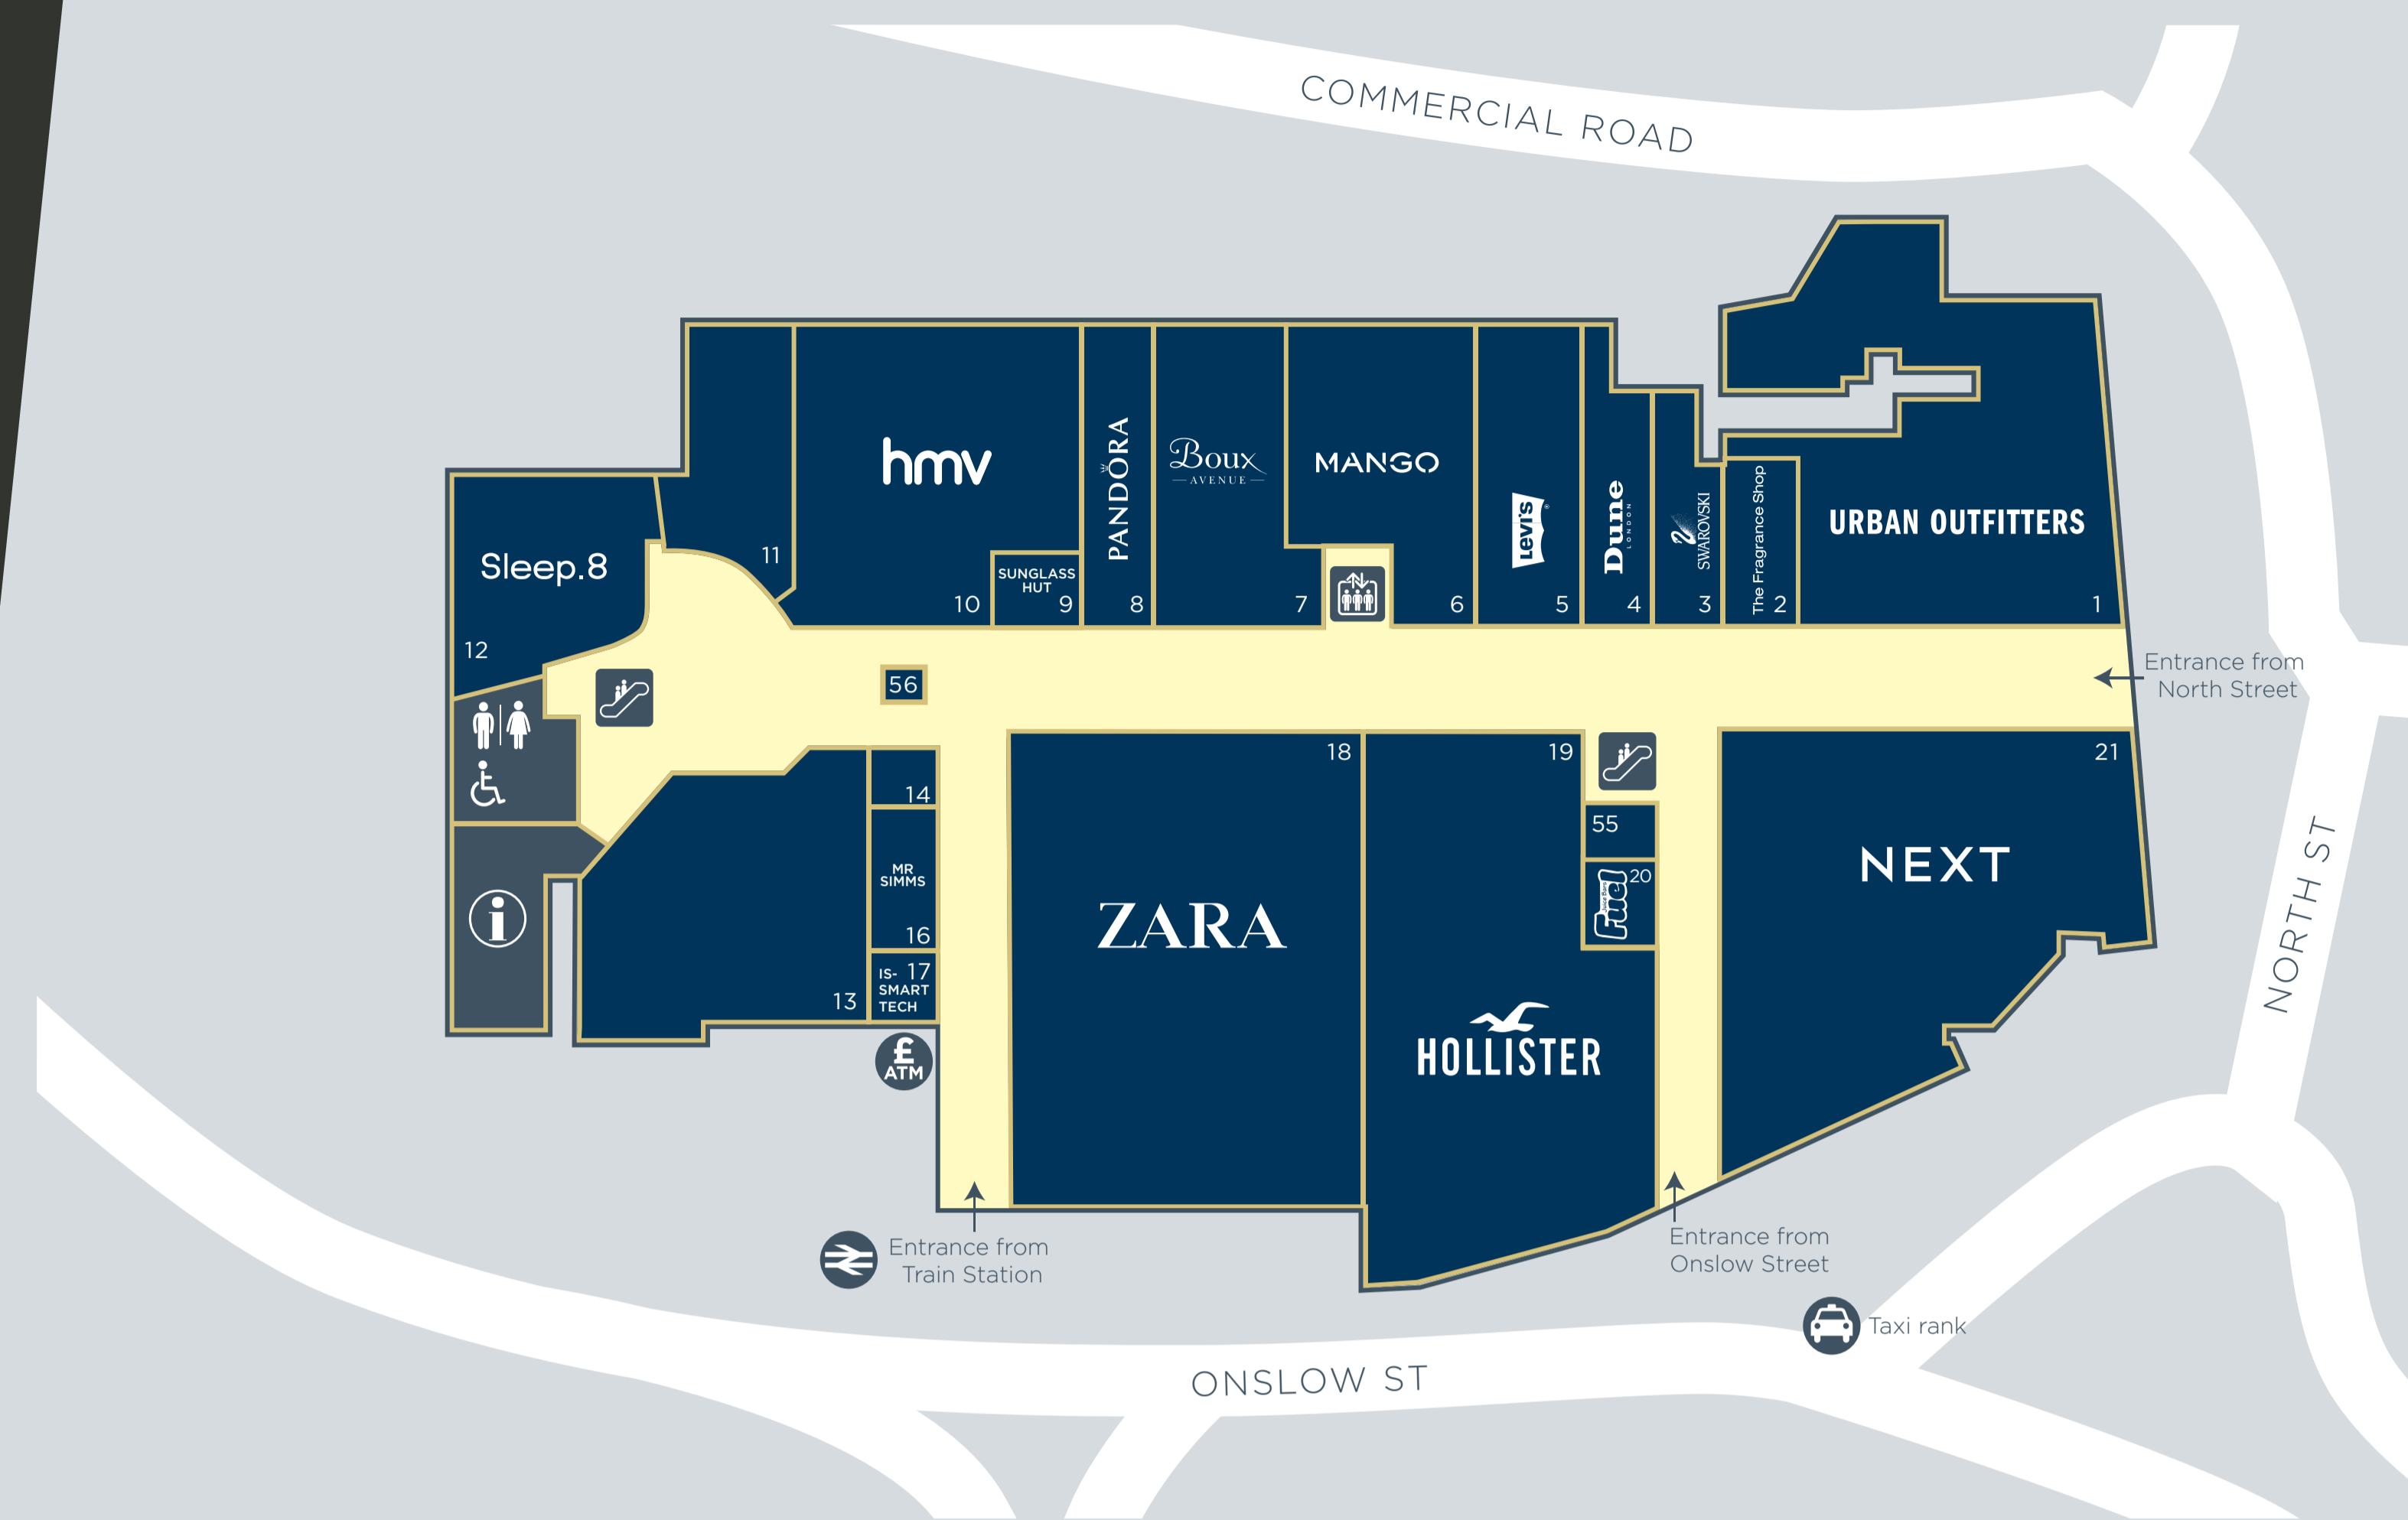

MALL DIRECTORY

Store	Level	Shop	Store	Level	Shop
ACCESSORIES			JEWELLERY		
Accessorize	2	31	Beaverbrooks	2	23
Hollister	1	19	H Samuel	2	24
Mango	1	6	Lovisa	2	25
Next	1,2	21,22	Next	1,2	21,22
Primark	2	37	Pandora	1	8
River Island	2,3	26	Swarovski	1	3
Sunglass Hut	1	9			
Urban Outfitters	1,2	1	LADIES FASHION		
Zara	1,2	18	Boux Avenue	1	7
			Hollister	1	19
			Levis	1	5
CAFÉS & RESTAURANTS			Mango	1	6
Costa Coffee	2	35	Next	1,2	21,22
Muffin Break	2	42	Primark	2	36
			Oliver Bonas	2	34
CHILDRENS FASHION			River Island	2,3	26
Next	1,2	21,22	Superdry	2	46
Primark	2	37	Urban Outfitters	1,2	1
River Island	2,3	26	Zara	1,2	18
Zara	1,2	18			
			MENS FASHION		
FOOD & DRINK			Hollister	1	19
Auntie Anne's	1	15	Levis	1	5
Bubble CiTea	2	57	Next	1,2	21,22
Café Moka	1	11	Primark	2	36
Costa Coffee	2	35	River Island	2,3	26
Fuel Juice Bar	1	20	Superdry	2	46
KFC	3	54	Urban Outfitters	1,2	1
Kokoro	3	55	Zara	1,2	18
Krispy Kreme	2	47			
McDonalds	3	48	MOBILE PHONES		
Mr Simms	1	16	Mobile Bitz	2	58
Muffin Break	2	42			
Shakeaway	2	39	SPECIALIST & SERVICES		
Subway	3	52	Eurochange	1	55
Thai Express	3	51	The Alterations Yard	2	3
FOOTWEAR			GIFTS, STATIONERY, BOOKS & CARDS		
Dune	1	4	Oliver Bonas	2	35
Kurt Geiger	2	29	Flying Tiger	2	28
Mango	1	6	Mr Simms	1	16
Next	1,2	21,22	Smiggle	2	32
Nine West	2	33			
Primark	2	36			
River Island	2,3	26			
Schuh	2	46			
Skechers	2	33			
Soletrader	2	24			
Urban Outfitters	1,2	1			
Zara	1,2	18			
			ENTERTAINMENT & LEISURE		
HMV	1	10			
			HEALTH & BEAUTY		
Holland & Barrett	2	43			
Kiko Milano	2	27			
Primark	2	36			
SIA Hair & Beauty	2	40			
Supercuts	2	41			
The Fragrance Shop	1	2			
			HOME & FURNISHINGS		
Primark	2	36			
Oliver Bonas	2	35			
Flying Tiger	2	28			
Sleep 8	1	12			

LEVEL 1

LEVEL 3

LEVEL 2

REFUEL AT THE FRIARY GUILDFORD

Whether you're looking to enjoy a coffee and cake with friends or a meal to treat the family, you'll find it all on the menu here at The Friary!