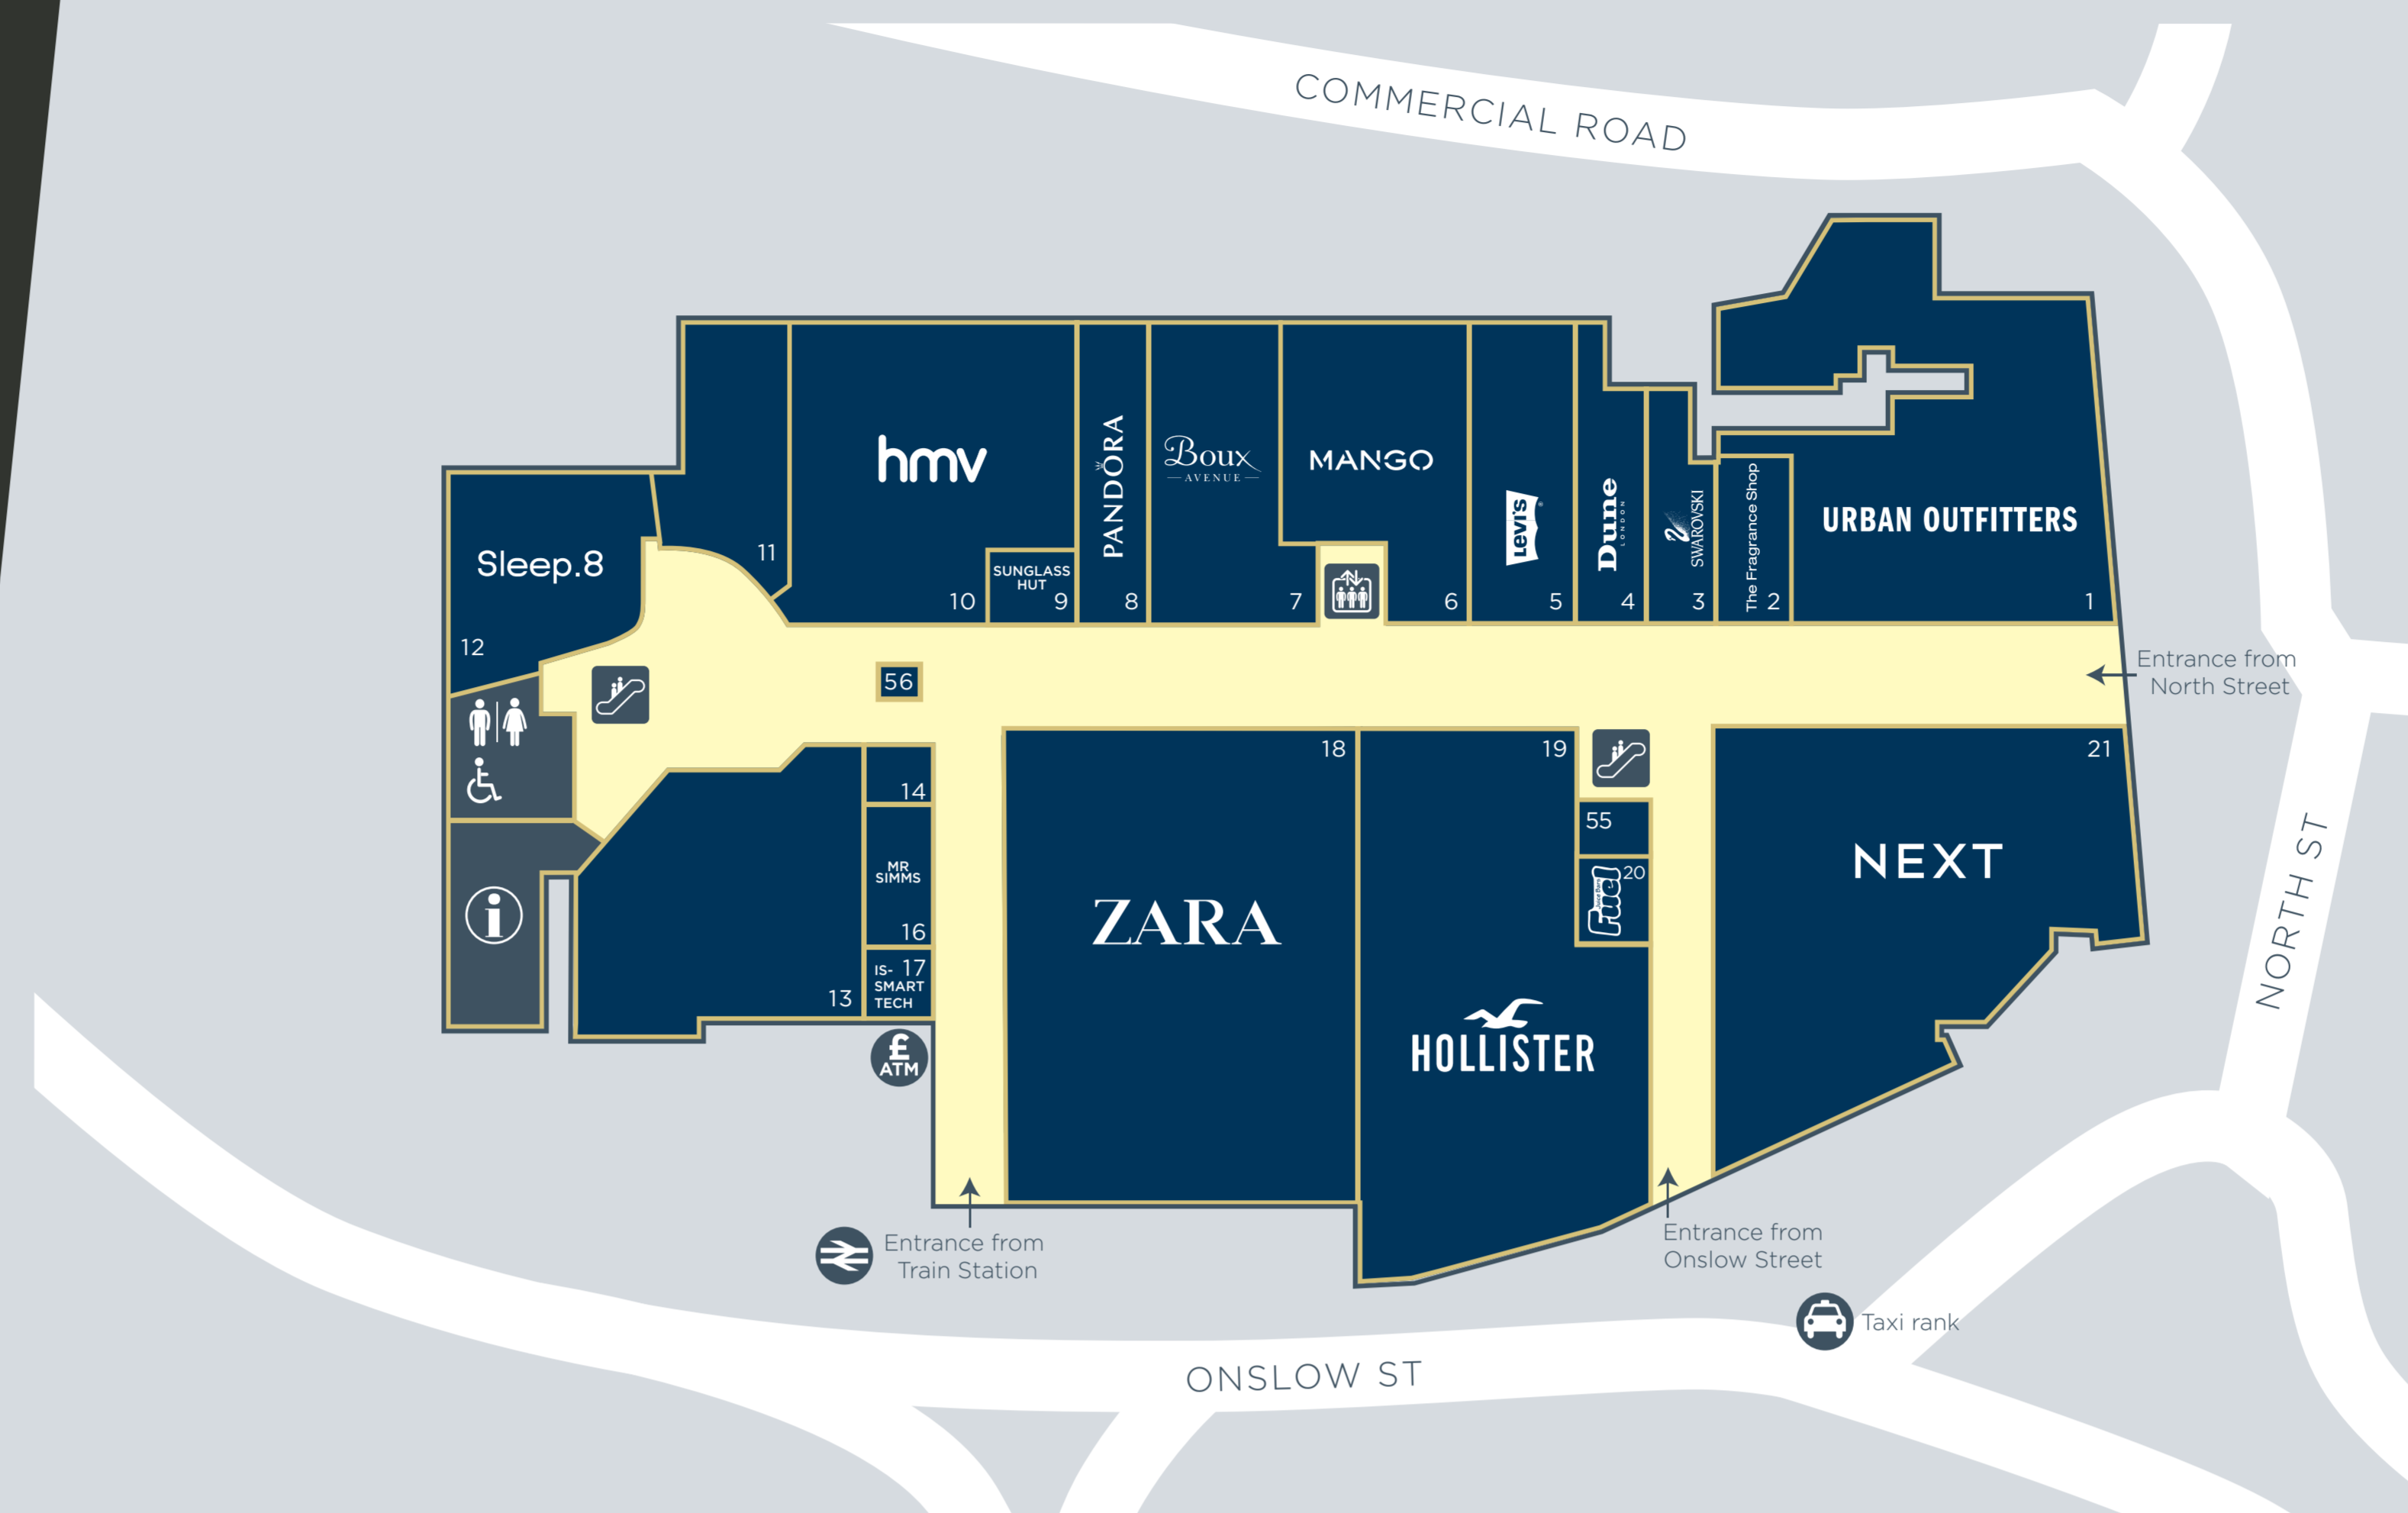

MALL DIRECTORY

Store	Level	Shop	Store	Level	Shop
ACCESSORIES					
Accessorize	2	31	Beaverbrooks	2	23
Hollister	1	19	H Samuel	2	24
Mango	1	6	Lovisa	2	25
Next	1,2	21,22	Next	1,2	21,22
Primark	2	37	Pandora	1	8
River Island	2,3	26	Swarovski	1	3
Sunglass Hut	1	9			
Urban Outfitters	1,2	1	LADIES FASHION		
Zara	1,2	18	Boux Avenue	1	7
			Hollister	1	19
			Levis	1	5
			Mango	1	6
			Next	1,2	21,22
			Primark	2	36
			Oliver Bonas	2	34
			River Island	2,3	26
			Superdry	2	46
			Urban Outfitters	1,2	1
			Zara	1,2	18
CAFÉS & RESTAURANTS					
Costa Coffee	2	35			
Muffin Break	2	42			
CHILDRENS FASHION					
Next	1,2	21,22			
Primark	2	37			
River Island	2,3	26			
Zara	1,2	18			
FOOD & DRINK					
Auntie Anne's	1	15			
Bubble CiTea	2	57			
Café Moka	1	11			
Costa Coffee	2	35			
Fuel Juice Bar	1	20			
KFC	3	54			
Kokoro	3	55			
Krispy Kreme	2	47			
McDonalds	3	48			
Mr Simms	1	16			
Muffin Break	2	42			
Shakeaway	2	39			
Subway	3	52			
Thai Express	3	51			
FOOTWEAR					
Dune	1	4			
Kurt Geiger	2	29			
Mango	1	6			
Next	1,2	21,22			
Nine West	2	33			
Primark	2	36			
River Island	2,3	26			
Schuh	2	46			
Skechers	2	33			
Soletrader	2	24			
Urban Outfitters	1,2	1			
Zara	1,2	18			
ENTERTAINMENT & LEISURE					
HMV	1	10			
HEALTH & BEAUTY					
Holland & Barrett	2	43			
Kiko Milano	2	27			
Primark	2	36			
SIA Hair & Beauty	2	40			
Supercuts	2	41			
The Fragrance Shop	1	2			
HOME & FURNISHINGS					
Primark	2	36			
Oliver Bonas	2	35			
Flying Tiger	2	28			
Sleep 8	1	12			

thefriaryguildford.com

LEVEL 1

LEVEL 3

LEVEL 2

REFUEL AT THE FRIARY GUILDFORD

Whether you're looking to enjoy a coffee and cake with friends or a meal to treat the family, you'll find it all on the menu here at The Friary!