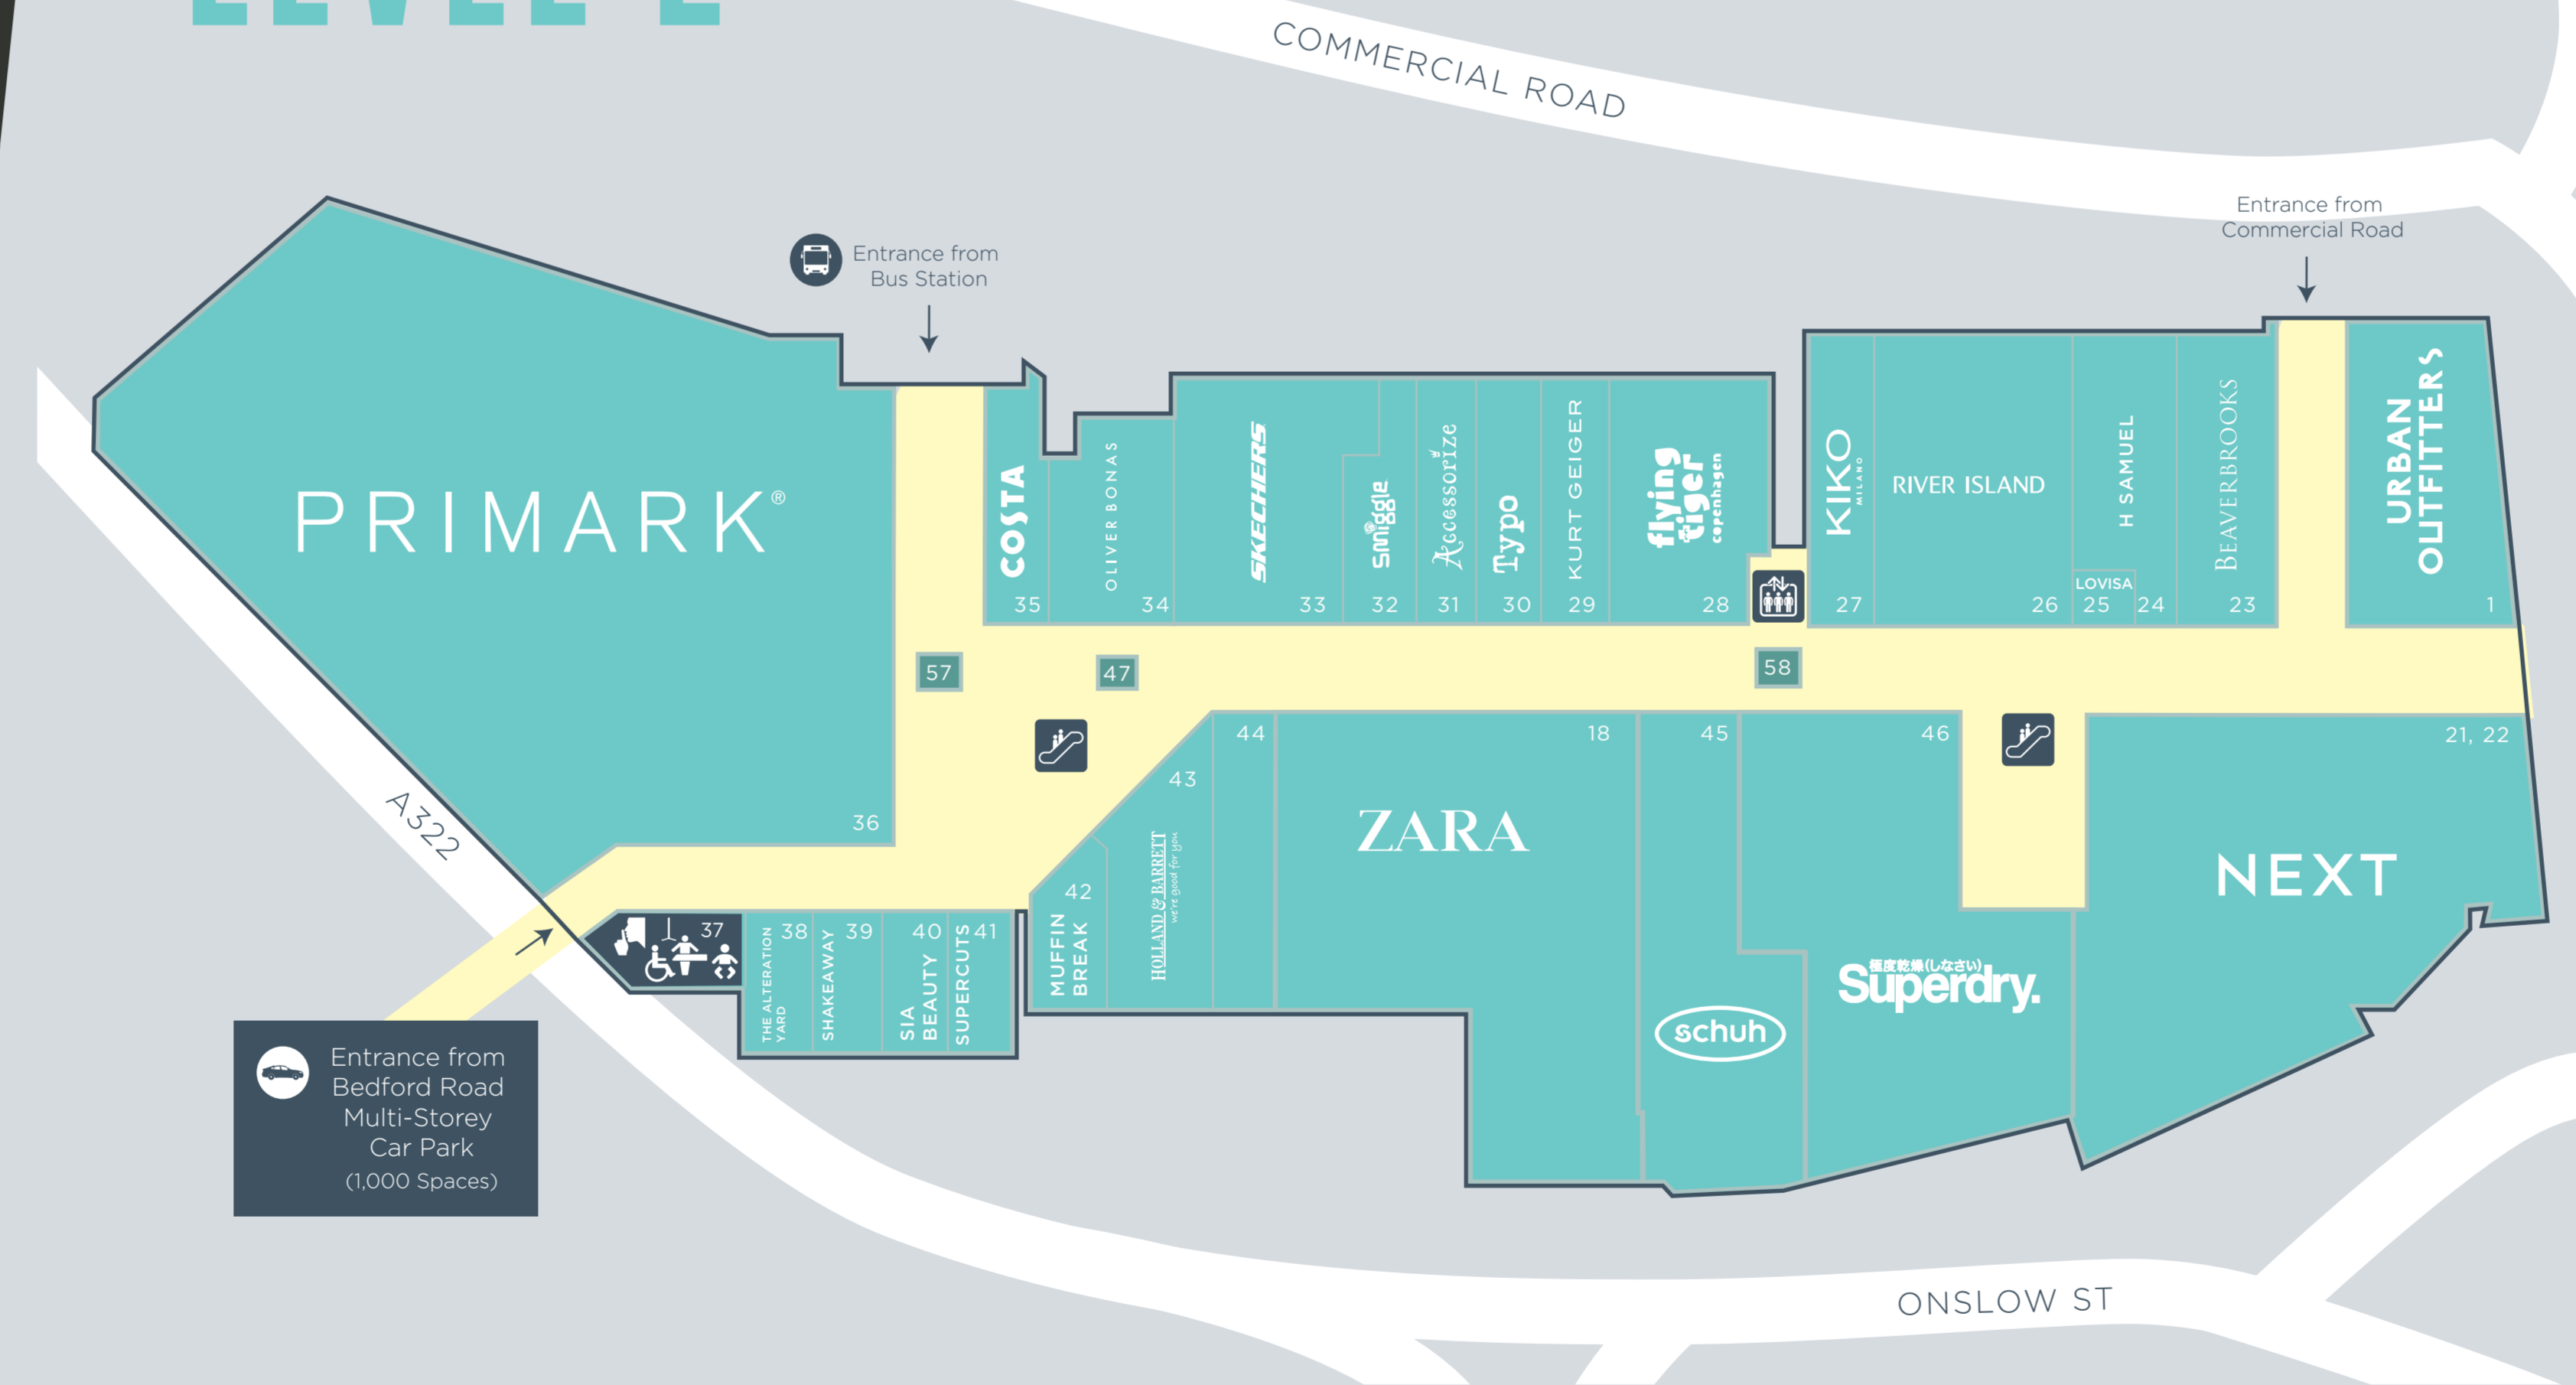

MALL DIRECTORY

Store	Level	Shop	Store	Level	Shop
ACCESSORIES					
Accessorize	2	31	Beaverbrooks	2	23
Hollister	1	19	H Samuel	2	24
Mango	1	6	Lovisa	2	25
Next	1,2	21,22	Next	1,2	21,22
Primark	2	37	Pandora	1	8
River Island	2,3	26	Swarovski	1	3
Sunglass Hut	1	9			
Urban Outfitters	1,2	1	LADIES FASHION		
Zara	1,2	18	Boux Avenue	1	7
			Hollister	1	19
			Levis	1	5
			Mango	1	6
			Next	1,2	21,22
			Primark	2	36
			Oliver Bonas	2	34
			River Island	2,3	26
			Superdry	2	46
			Urban Outfitters	1,2	1
			Zara	1,2	18
CAFÉS & RESTAURANTS					
Costa Coffee	2	35			
Muffin Break	2	42			
CHILDRENS FASHION					
Next	1,2	21,22			
Primark	2	37			
River Island	2,3	26			
Zara	1,2	18			
FOOD & DRINK					
Auntie Anne's	1	15			
Bubble CiTea	2	57			
Café Moka	1	11			
Costa Coffee	2	35			
Fuel Juice Bar	1	20			
KFC	3	54			
Kokoro	3	55			
Krispy Kreme	2	47			
McDonalds	3	48			
Mr Simms	1	16			
Muffin Break	2	42			
Shakeaway	2	39			
Subway	3	52			
Thai Express	3	51			
FOOTWEAR					
Dune	1	4			
Kurt Geiger	2	29			
Mango	1	6			
Next	1,2	21,22			
Nine West	2	33			
Primark	2	36			
River Island	2,3	26			
Schuh	2	46			
Skechers	2	33			
Soletrader	2	24			
Urban Outfitters	1,2	1			
Zara	1,2	18			
ENTERTAINMENT & LEISURE					
HMV	1	10			
HEALTH & BEAUTY					
Holland & Barrett	2	43			
Kiko Milano	2	27			
Primark	2	36			
SIA Hair & Beauty	2	40			
Supercuts	2	41			
The Fragrance Shop	1	2			
HOME & FURNISHINGS					
Primark	2	36			
Oliver Bonas	2	35			
Flying Tiger	2	28			
Sleep 8	1	12			

thefriaryguildford.com

LEVEL 1

LEVEL 3

LEVEL 2

REFUEL AT THE FRIARY GUILDFORD

Whether you're looking to enjoy a coffee and cake with friends or a meal to treat the family, you'll find it all on the menu here at The Friary!