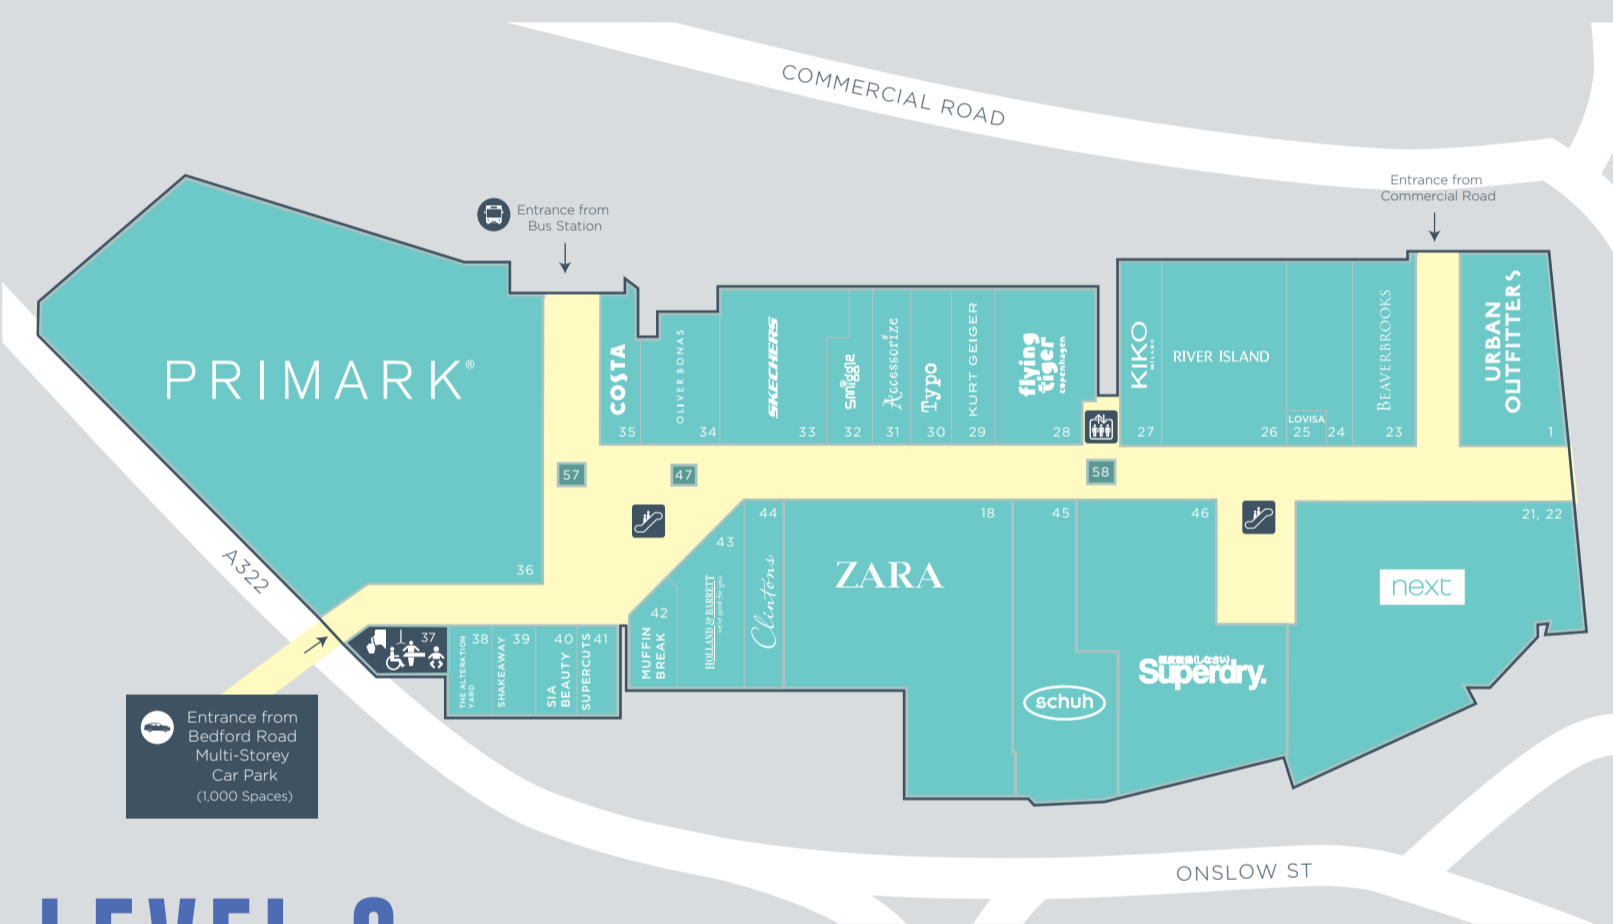

LEVEL 1

LEVEL 2

LEVEL 3

REFUEL AT THE FRIARY GUILDFORD

Whether you're looking for a coffee or a meal to treat the children, it's all on the menu!

KOKORO COSTA Shakeaway

KFC SUBWAY Fuel

McDonald's BUBBLE CI-TEA Thai express

MUFFIN BREAK Krispy Kreme Mr Simms Olde Sweet Shoppe

Store	Level	Shop
ACCESSORIES		
Accessorize	2	31
Hollister	1	19
Mango	1	6
Next	1,2	21,22
Primark	2	37
River Island	2,3	26
Sunglass Hut	1	9
Urban Outfitters	1,2	1
Zara	1,2	18
CAFÉS & RESTAURANTS		
Costa Coffee	2	35
Muffin Break	2	42
CHILDRENS FASHION		
Next	1,2	21,22
Primark	2	37
River Island	2,3	26
Zara	1,2	18
FOOD & DRINK		
Bubble CiTea	2	57
Costa Coffee	2	35
Fuel Juice Bars	1	20
KFC	3	54
Kokoro	3	55
Krispy Kreme	2	47
McDonalds	3	48
Mr Simms	1	16
Muffin Break	2	42
Shakeaway	2	39
Subway	3	52
Thai Express	3	51
FOOTWEAR		
Dune	1	4
Kurt Geiger	2	29
Mango	1	6
Next	1,2	21,22
Primark	2	36
River Island	2,3	26
Schuh	2	46
Urban Outfitters	1,2	1
Zara	1,2	18
ENTERTAINMENT & LEISURE		
HMV	1	10
HEALTH & BEAUTY		
Holland & Barrett	2	43
Kiko Milano	2	27
Next	1,2	21,22
Primark	2	36
SIA Hair & Beauty	2	40
Supercuts	2	41
The Fragrance Shop	1	2
HOME & FURNISHINGS		
Next	1,2	21,22
Primark	2	36
Oliver Bonas	2	35
Sleep 8	1	12
Tiger	2	28
JEWELLERY		
Beaverbrooks	2	23
Lovisa	2	25
Next	1,2	21,22
Pandora	1	8
Swarovski	1	3
LADIES FASHION		
Boux Avenue	1	7
Hollister	1	19
Levis	1	5
Mango	1	6
Next	1,2	21,22
Primark	2	36
Oliver Bonas	2	34
River Island	2,3	26
Superdry	2	46
Urban Outfitters	1,2	1
Zara	1,2	18
MENS FASHION		
Hollister	1	19
Levis	1	5
Next	1,2	21,22
Primark	2	36
River Island	2,3	26
Superdry	2	46
Urban Outfitters	1,2	1
Zara	1,2	18
MOBILE PHONES		
Mobile Bitz	2	58
IS-Smart Tech	1	17
SPECIALIST & SERVICES		
Eurochange	1	55
Oliver Bonas	2	35
Tiger	2	28
STATIONERY, BOOKS & CARDS		
Clintons	2	44
Flying Tiger	2	28
Smiggle	2	32
Typo	2	30