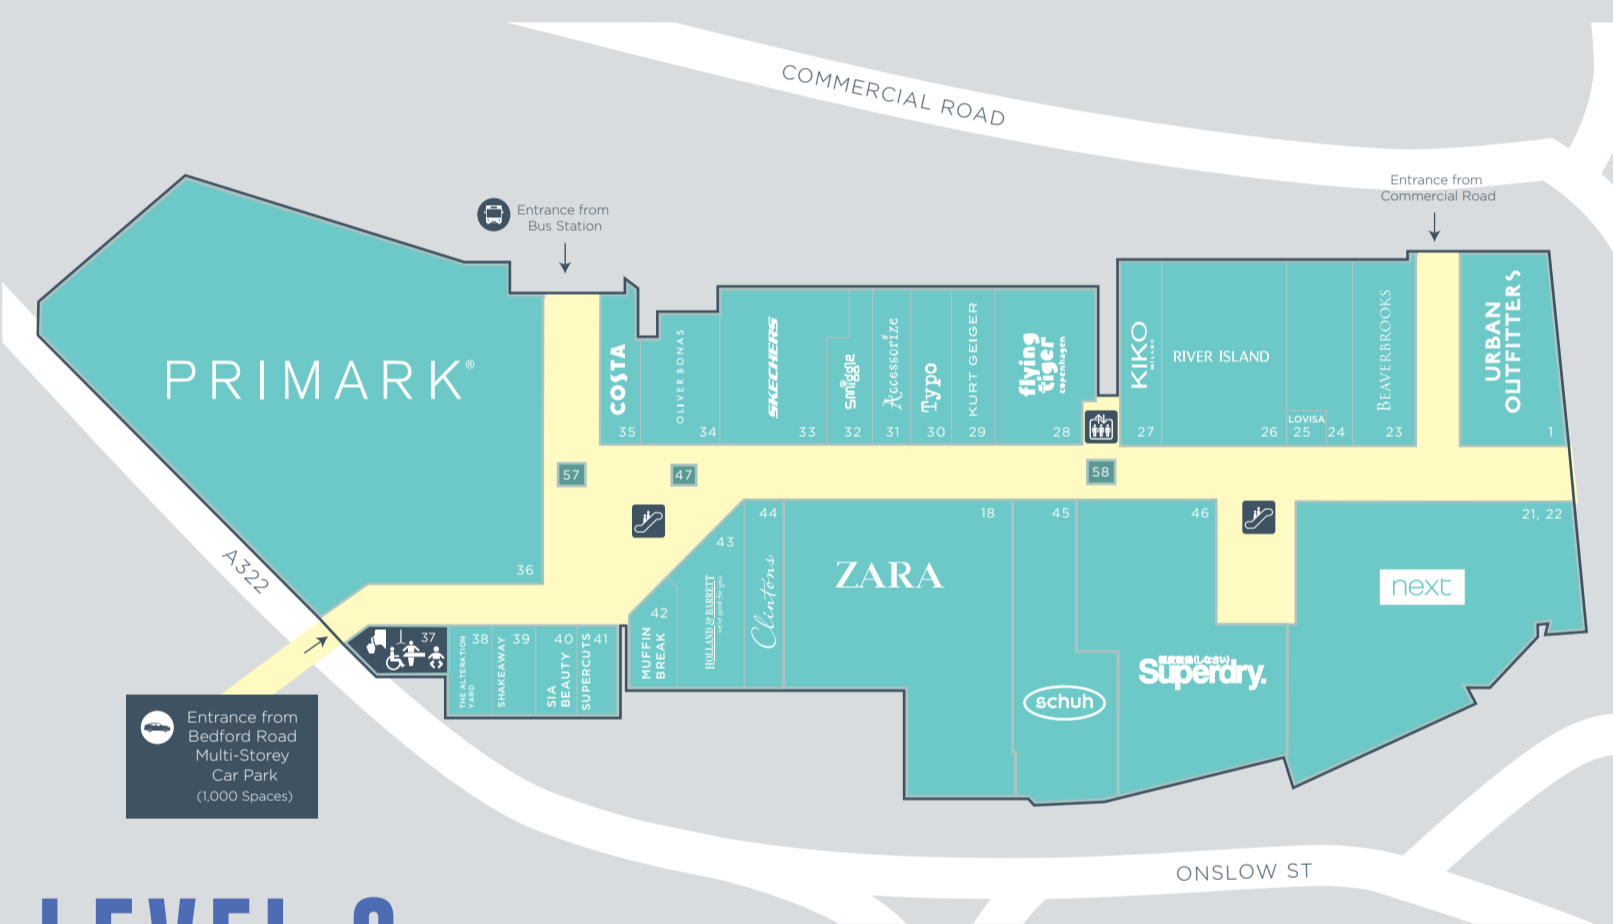

LEVEL 1

LEVEL 2

LEVEL 3

REFUEL AT THE FRIARY GUILDFORD

Whether you're looking for a coffee or a meal to treat the children, it's all on the menu!

KOKORO COSTA Shakeaway

KFC SUBWAY Fuel

McDonald's BUBBLE CI-TEA Thai express

MUFFIN BREAK Krispy Kreme Mr Simms Olde Sweet Shoppe

- LIFT
- ESCALATOR
- MANAGEMENT SUITE
- QUIET ROOM
- CHANGING PLACES
- TOILETS
- ACCESSIBLE
- PARENTS ROOM
- CASH MACHINE

Store	Level	Shop
ACCESSORIES		
Accessorize	2	31
Hollister	1	19
Mango	1	6
Next	1,2	21,22
Primark	2	37
River Island	2,3	26
Sunglass Hut	1	9
Urban Outfitters	1,2	1
Zara	1,2	18
CAFÉS & RESTAURANTS		
Costa Coffee	2	35
Muffin Break	2	42
CHILDRENS FASHION		
Next	1,2	21,22
Primark	2	37
River Island	2,3	26
Zara	1,2	18
FOOD & DRINK		
Bubble CiTea	2	57
Costa Coffee	2	35
Fuel Juice Bars	1	20
KFC	3	54
Kokoro	3	55
Krispy Kreme	2	47
McDonalds	3	48
Mr Simms	1	16
Muffin Break	2	42
Shakeaway	2	39
Subway	3	52
Thai Express	3	51
FOOTWEAR		
Dune	1	4
Kurt Geiger	2	29
Mango	1	6
Next	1,2	21,22
Primark	2	36
River Island	2,3	26
Schuh	2	46
Urban Outfitters	1,2	1
Zara	1,2	18
ENTERTAINMENT & LEISURE		
HMV	1	10
HEALTH & BEAUTY		
Holland & Barrett	2	43
Kiko Milano	2	27
Next	1,2	21,22
Primark	2	36
SIA Hair & Beauty	2	40
Supercuts	2	41
The Fragrance Shop	1	2
HOME & FURNISHINGS		
Next	1,2	21,22
Primark	2	36
Oliver Bonas	2	35
Sleep 8	1	12
Tiger	2	28
Zara Home	1	13
JEWELLERY		
Beaverbrooks	2	23
Lovisa	2	25
Next	1,2	21,22
Pandora	1	8
Swarovski	1	3
LADIES FASHION		
Boux Avenue	1	7
Hollister	1	19
Levis	1	5
Mango	1	6
Next	1,2	21,22
Primark	2	36
Oliver Bonas	2	34
River Island	2,3	26
Superdry	2	46
Urban Outfitters	1,2	1
Zara	1,2	18
MENS FASHION		
Hollister	1	19
Levis	1	5
Next	1,2	21,22
Primark	2	36
River Island	2,3	26
Superdry	2	46
Urban Outfitters	1,2	1
Zara	1,2	18
MOBILE PHONES		
Mobile Bitz	2	58
SPECIALIST & SERVICES		
Eurochange	1	55
Oliver Bonas	2	35
Tiger	2	28
STATIONERY, BOOKS & CARDS		
Clintons	2	44
Flying Tiger	2	28
Smiggle	2	32
Typo	2	30