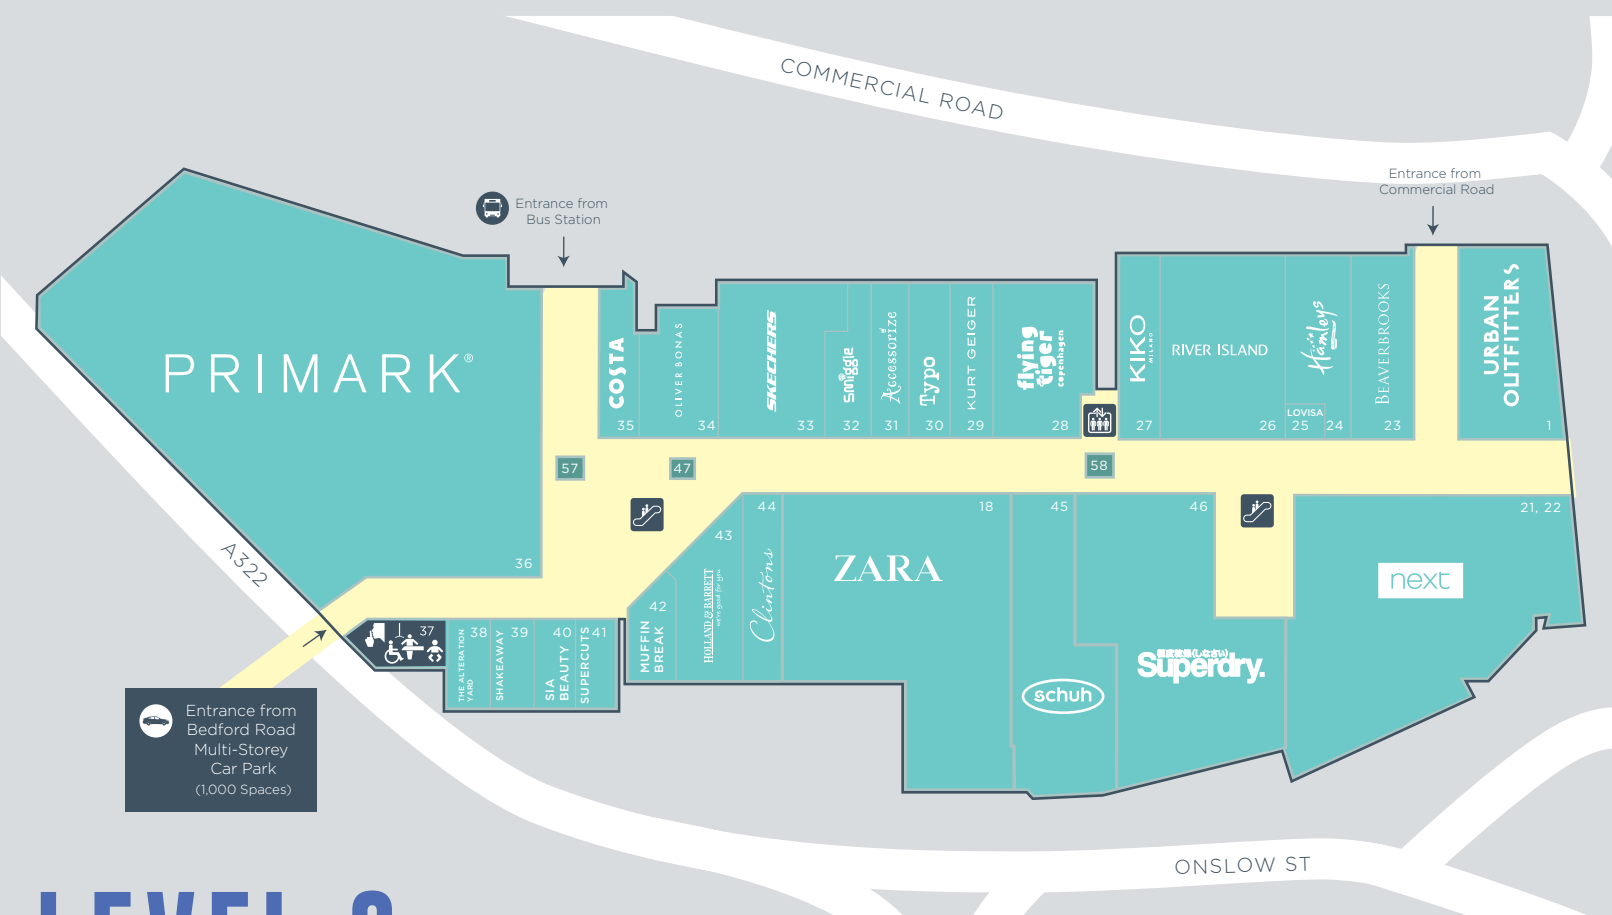

LEVEL 1

LEVEL 2

LEVEL 3

REFUEL AT THE FRIARY GUILDFORD

Whether you're looking for a coffee or a meal to treat the children, it's all on the menu!

KOKORO COSTA Shakeaway

KFC SUBWAY Fuel

McDonald's BUBBLE CI-TEA Thai EXPRESS

Store	Level	Shop
ACCESSORIES		
Accessorize	2	31
Hollister	1	19
Mango	1	6
Next	1,2	21,22
Primark	2	37
River Island	2,3	26
Sunglass Hut	1	9
Urban Outfitters	1,2	1
Zara	1,2	18
CAFÉS & RESTAURANTS		
Costa Coffee	2	35
Muffin Break	2	42
CHILDRENS FASHION		
Next	1,2	21,22
Primark	2	37
River Island	2,3	26
Zara	1,2	18
FOOD & DRINK		
Bubble CiTea	2	57
Costa Coffee	2	35
Fuel Juice Bars	1	20
KFC	3	54
Kokoro	3	55
Krispy Kreme	2	47
McDonalds	3	48
Mr Simms	1	16
Muffin Break	2	42
Shakeaway	2	39
Subway	3	52
Thai Express	3	51
FOOTWEAR		
Dune	1	4
Kurt Geiger	2	29
Mango	1	6
Next	1,2	21,22
Primark	2	36
River Island	2,3	26
Schuh	2	46
Urban Outfitters	1,2	1
Zara	1,2	18
ENTERTAINMENT & LEISURE		
Hamleys	2	24
HMV	1	10
HEALTH & BEAUTY		
Holland & Barrett	2	43
Kiko Milano	2	27
Next	1,2	21,22
Primark	2	36
SIA Hair & Beauty	2	40
Supercuts	2	41
The Fragrance Shop	1	2
HOME & FURNISHINGS		
Next	1,2	21,22
Primark	2	36
Oliver Bonas	2	35
Tiger	2	28
Zara Home	1	13
JEWELLERY		
Beaverbrooks	2	23
Lovisa	2	25
Next	1,2	21,22
Pandora	1	8
Swarovski	1	3
LADIES FASHION		
Boux Avenue	1	7
Hollister	1	19
Levis	1	5
Mango	1	6
Next	1,2	21,22
Primark	2	36
Oliver Bonas	2	34
River Island	2,3	26
Superdry	2	46
Urban Outfitters	1,2	1
Zara	1,2	18
MENS FASHION		
Hollister	1	19
Levis	1	5
Next	1,2	21,22
Primark	2	36
River Island	2,3	26
Superdry	2	46
Urban Outfitters	1,2	1
Zara	1,2	18
MOBILE PHONES		
Mobile Bitz	2	58
SPECIALIST & SERVICES		
Eurochange	1	55
Hamleys	2	24
Il Gusto	1	14
Oliver Bonas	2	35
Tiger	2	28
STATIONERY, BOOKS & CARDS		
Clintons	2	44
Hamleys	2	24
Flying Tiger	2	28
Smiggle	2	32
Typo	2	30