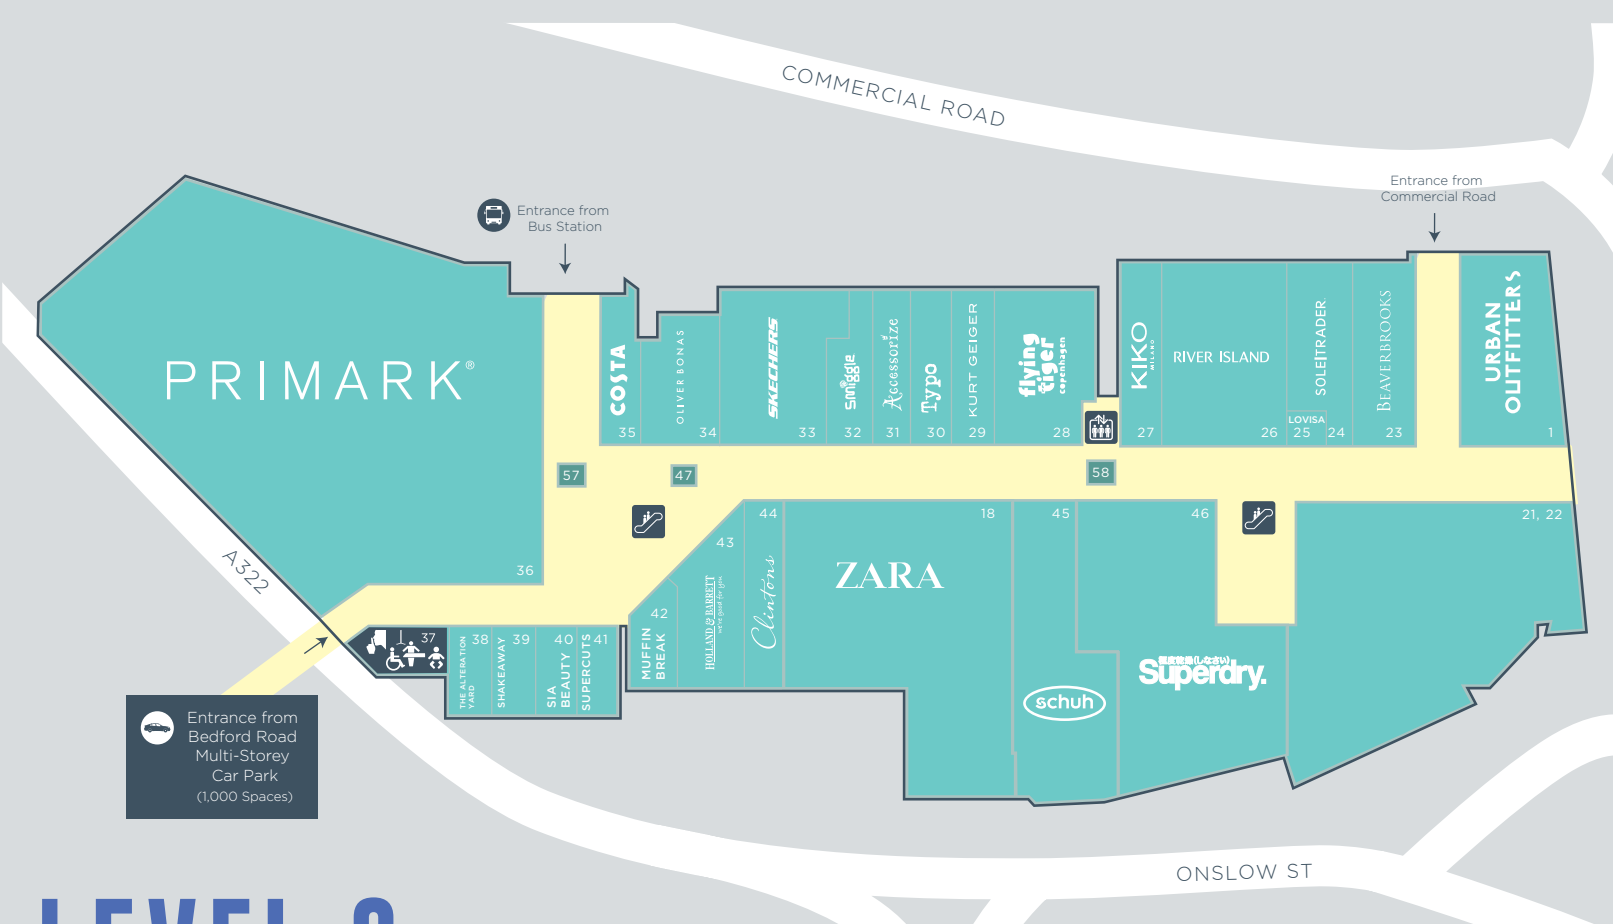

LEVEL 1

LEVEL 2

LEVEL 3

REFUEL AT THE FRIARY GUILDFORD

Whether you're looking for a coffee or a meal to treat the children, it's all on the menu!

MOKA KOKORO COSTA Shakeaway

Mr Simms Olde Sweet Shoppe SUBWAY KFC Fuel

BUBBLE CI-TEA M. AuntieAnne's Thai Express

MUFFIN BREAK Krispy Kreme

- LIFT
- ESCALATOR
- CONCIERGE & MANAGEMENT SUITE
- QUIET ROOM
- CHANGING PLACES
- TOILETS
- ACCESSIBLE
- PARENTS ROOM
- CASH MACHINE
- playworld CHILDREN'S PLAY AREA

Store	Level	Shop
ACCESSORIES		
Accessorize	2	31
Hollister	1	19
Mango	1	6
Primark	2	37
River Island	2,3	26
Sunglass Hut	1	9
Urban Outfitters	1,2	1
Zara	1,2	18
CAFÉS & RESTAURANTS		
Café Moka	1	11
Costa Coffee	2	35
Muffin Break	2	42
CHILDRENS FASHION		
Primark	2	37
River Island	2,3	26
Zara	1,2	18
FOOD & DRINK		
Auntie Anne's	1	15
Bubble CiTea	2	57
Café Moka	1	11
Costa Coffee	2	35
Fuel Juice Bars	1	20
KFC	3	54
Kokoro	3	55
Krispy Kreme	2	47
McDonalds	3	48
Mr Simms	1	16
Muffin Break	2	42
Shakeaway	2	39
Subway	3	52
Thai Express	3	51
FOOTWEAR		
Dune	1	4
Kurt Geiger	2	29
Mango	1	6
Nine West	2	33
Primark	2	36
River Island	2,3	26
Schuh	2	46
Soletrader	2	24
Urban Outfitters	1,2	1
Zara	1,2	18
ENTERTAINMENT & LEISURE		
HMV	1	10
HEALTH & BEAUTY		
Holland & Barrett	2	43
Kiko Milano	2	27
Primark	2	36
SIA Hair & Beauty	2	40
Supercuts	2	41
The Fragrance Shop	1	2
HOME & FURNISHINGS		
Primark	2	36
Oliver Bonas	2	35
Tiger	2	28
Zara Home	1	13
JEWELLERY		
Beaverbrooks	2	23
Lovisa	2	25
Pandora	1	8
Swarovski	1	3
LADIES FASHION		
Boux Avenue	1	7
Hollister	1	19
Levis	1	5
Mango	1	6
Primark	2	36
Oliver Bonas	2	34
River Island	2,3	26
Superdry	2	46
Urban Outfitters	1,2	1
Zara	1,2	18
MENS FASHION		
Hollister	1	19
Levis	1	5
Primark	2	36
River Island	2,3	26
Superdry	2	46
Urban Outfitters	1,2	1
Zara	1,2	18
MOBILE PHONES		
Mobile Bitz	2	58
SPECIALIST & SERVICES		
Eurochange	1	55
Il Gusto	1	14
Oliver Bonas	2	35
Tiger	2	28
STATIONERY, BOOKS & CARDS		
Clintons	2	44
Smiggle	2	32
Flying Tiger	2	28
Typo	2	30