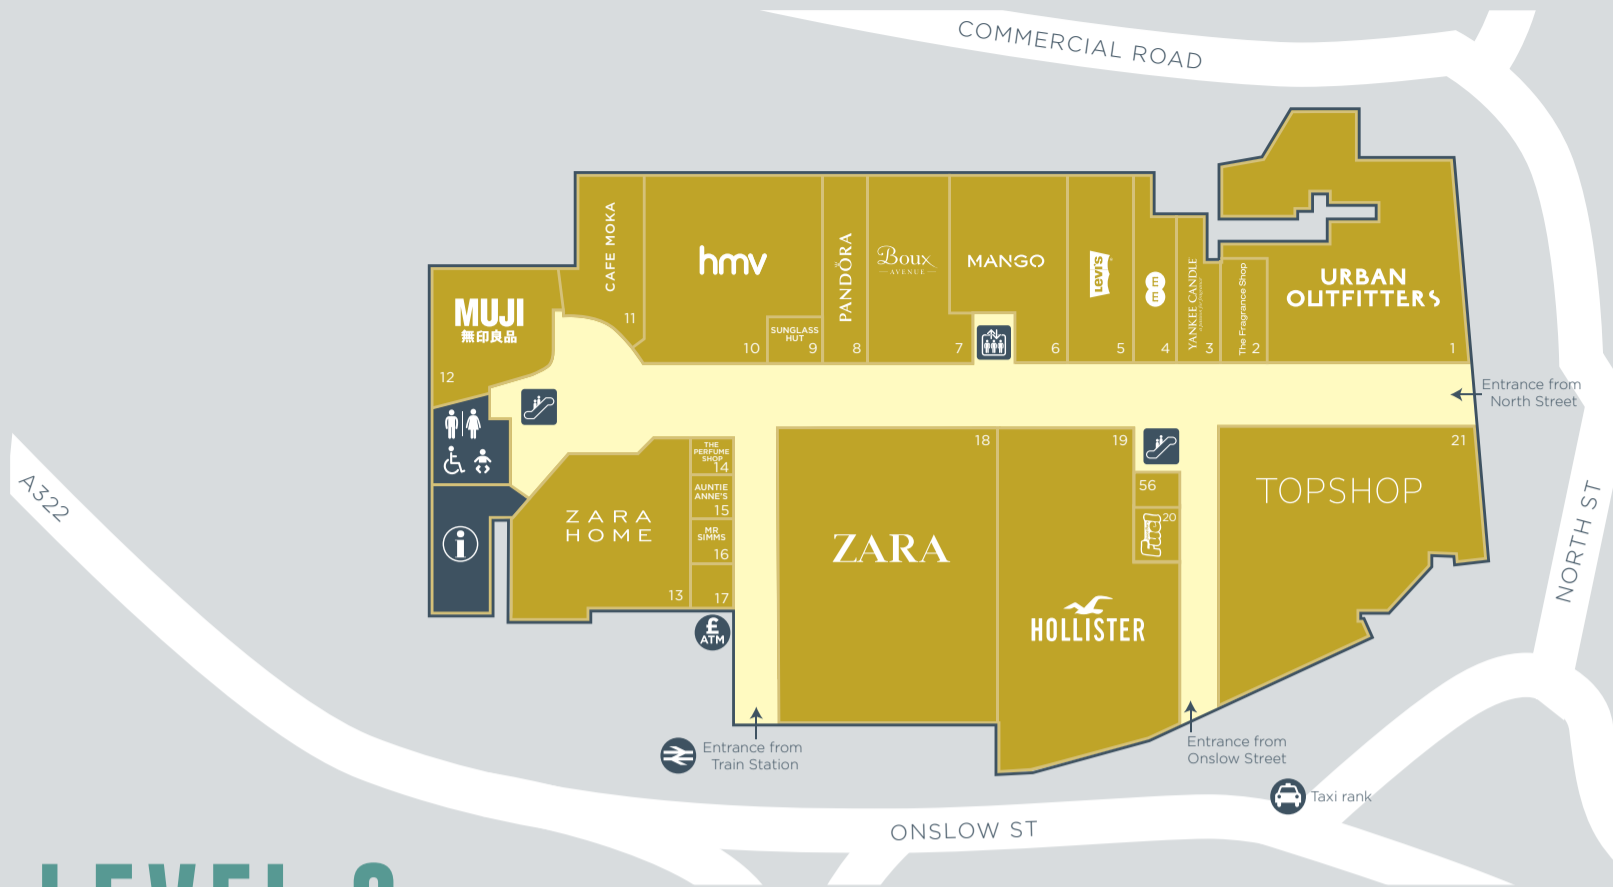

LEVEL 1

LEVEL 2

LEVEL 3

REFUEL AT THE FRIARY GUILDFORD

Whether you're looking for a coffee or a meal to treat the children, it's all on the menu!

KOKORO COSTA Shakeaway

- LIFT
- ESCALATOR
- CONCIERGE & MANAGEMENT SUITE
- TOILETS
- ACCESSIBLE
- PARENTS ROOM
- CASH MACHINE
- playworld CHILDREN'S PLAY AREA